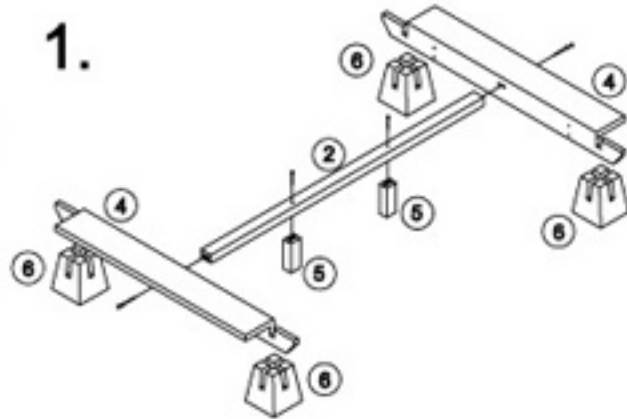

TAKUMA PLATFORM BED

ASSEMBLY INSTRUCTIONS

Haiku Designs

2905A Center Green Ct., Boulder CO
Mon - Fri 9:30am - 5:00pm, Weekends by appt.

303.604.1412
www.haikudesigns.com

TAKUMA PLATFORM BED

Haiku Designs

2905A Center Green Ct. , Boulder CO
Mon - Fri 9:30am - 5:00pm, Weekends by appt.