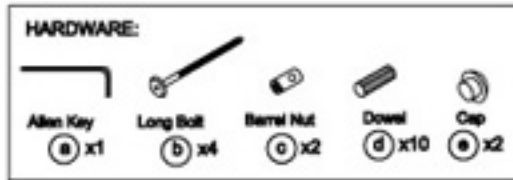

TAKUMA PLATFORM BED

ASSEMBLY INSTRUCTIONS

Haiku Designs

2905A Center Green Ct., Boulder CO
Mon - Fri 9:30am - 5:00pm, Weekends by appt.

303.604.1412
www.haikudesigns.com

TAKUMA PLATFORM BED

Haiku Designs

2905A Center Green Ct. , Boulder CO
Mon - Fri 9:30am - 5:00pm, Weekends by appt.