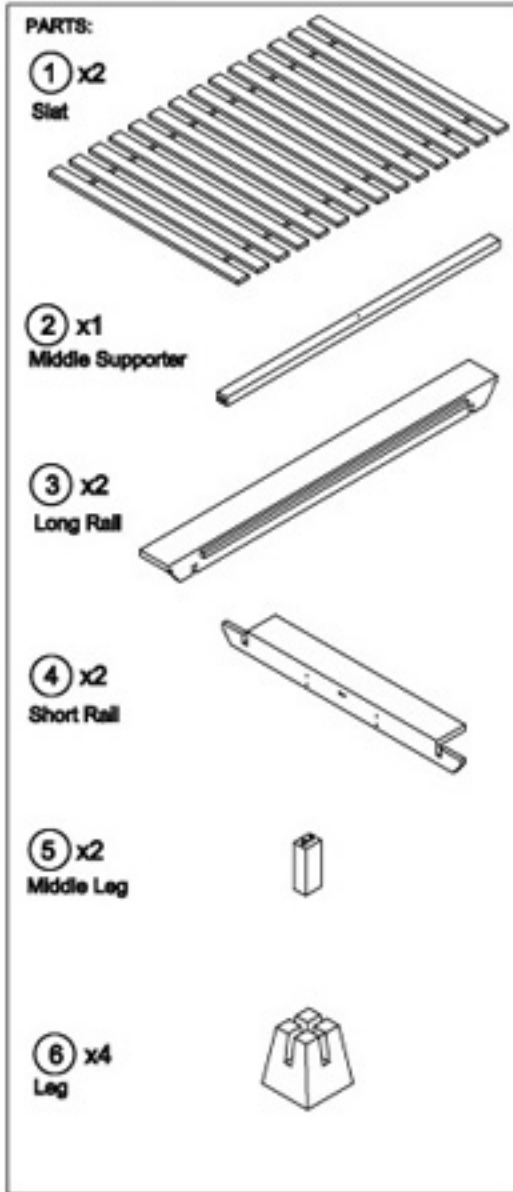

TAKUMA PLATFORM BED

ASSEMBLY INSTRUCTIONS

Haiku Designs

2905A Center Green Ct., Boulder CO
Mon - Fri 9:30am - 5:00pm, Weekends by appt.

303.604.1412
www.haikudesigns.com

TAKUMA PLATFORM BED

Haiku Designs

2905A Center Green Ct. , Boulder CO
Mon - Fri 9:30am - 5:00pm, Weekends by appt.