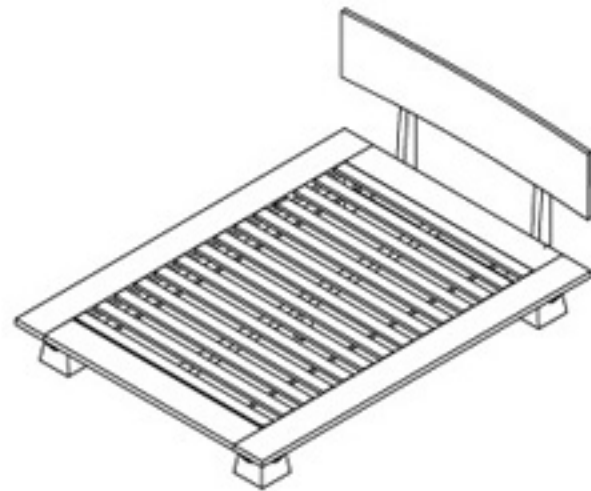

TAKUMA PLATFORM BED

ASSEMBLY INSTRUCTIONS

Haiku Designs

2905A Center Green Ct., Boulder CO
Mon - Fri 9:30am - 5:00pm, Weekends by appt.

303.604.1412
www.haikudesigns.com

TAKUMA PLATFORM BED

Haiku Designs

2905A Center Green Ct. , Boulder CO
Mon - Fri 9:30am - 5:00pm, Weekends by appt.