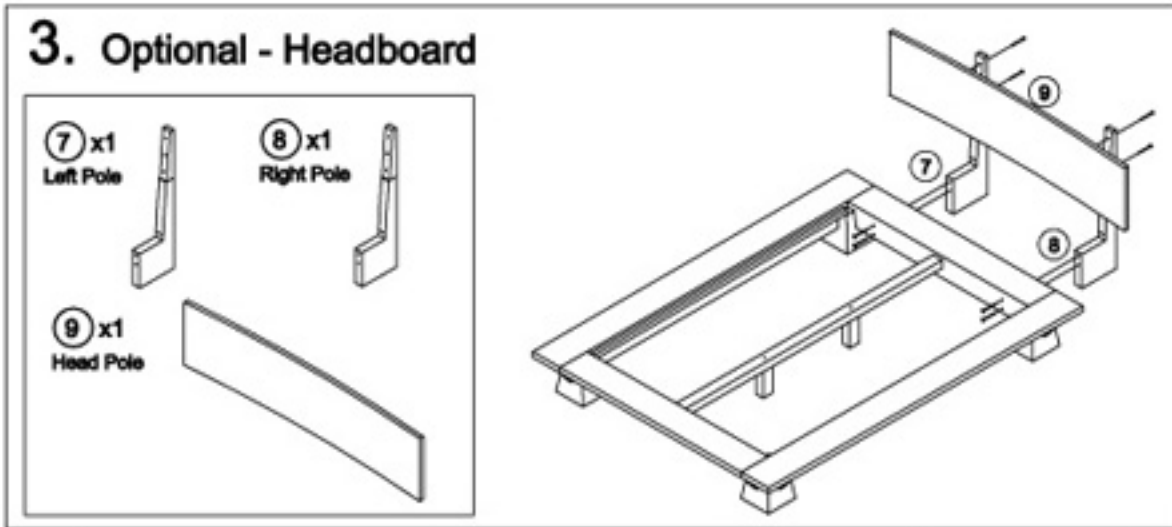

TAKUMA PLATFORM BED

ASSEMBLY INSTRUCTIONS

Haiku Designs

2905A Center Green Ct., Boulder CO
Mon - Fri 9:30am - 5:00pm, Weekends by appt.

303.604.1412
www.haikudesigns.com

TAKUMA PLATFORM BED

Haiku Designs

2905A Center Green Ct. , Boulder CO
Mon - Fri 9:30am - 5:00pm, Weekends by appt.