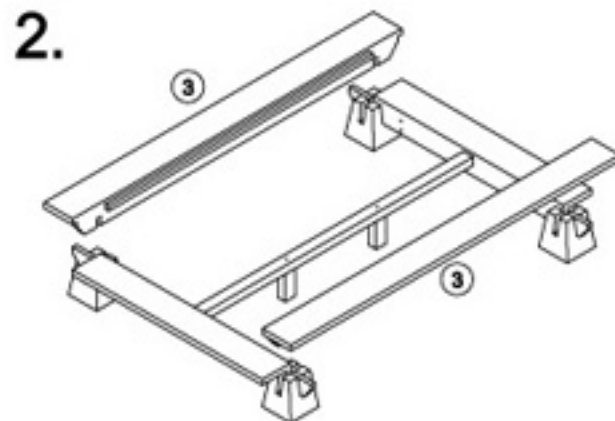

TAKUMA PLATFORM BED

ASSEMBLY INSTRUCTIONS

Haiku Designs

2905A Center Green Ct., Boulder CO
Mon - Fri 9:30am - 5:00pm, Weekends by appt.

303.604.1412
www.haikudesigns.com

TAKUMA PLATFORM BED

Haiku Designs

2905A Center Green Ct. , Boulder CO
Mon - Fri 9:30am - 5:00pm, Weekends by appt.