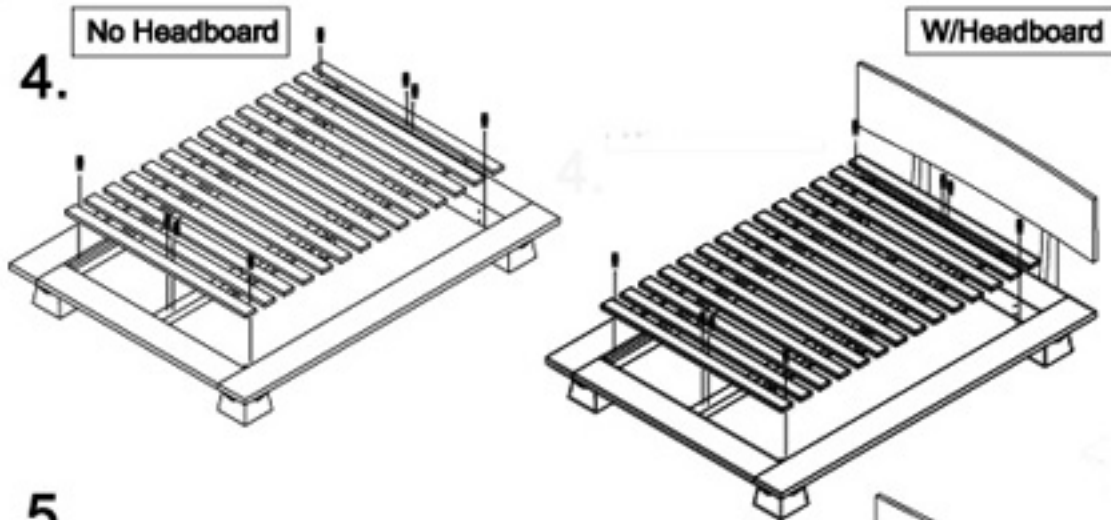

TAKUMA PLATFORM BED

ASSEMBLY INSTRUCTIONS

Haiku Designs

2905A Center Green Ct., Boulder CO
Mon - Fri 9:30am - 5:00pm, Weekends by appt.

303.604.1412
www.haikudesigns.com

TAKUMA PLATFORM BED

Haiku Designs

2905A Center Green Ct. , Boulder CO
Mon - Fri 9:30am - 5:00pm, Weekends by appt.