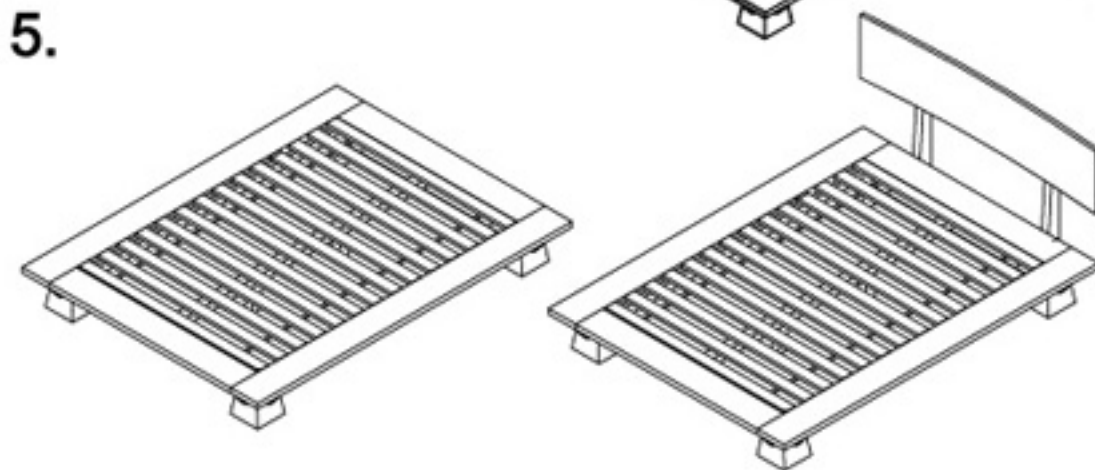

TAKUMA PLATFORM BED

ASSEMBLY INSTRUCTIONS

Haiku Designs

2905A Center Green Ct., Boulder CO
Mon - Fri 9:30am - 5:00pm, Weekends by appt.

303.604.1412
www.haikudesigns.com

TAKUMA PLATFORM BED

Haiku Designs

2905A Center Green Ct. , Boulder CO
Mon - Fri 9:30am - 5:00pm, Weekends by appt.