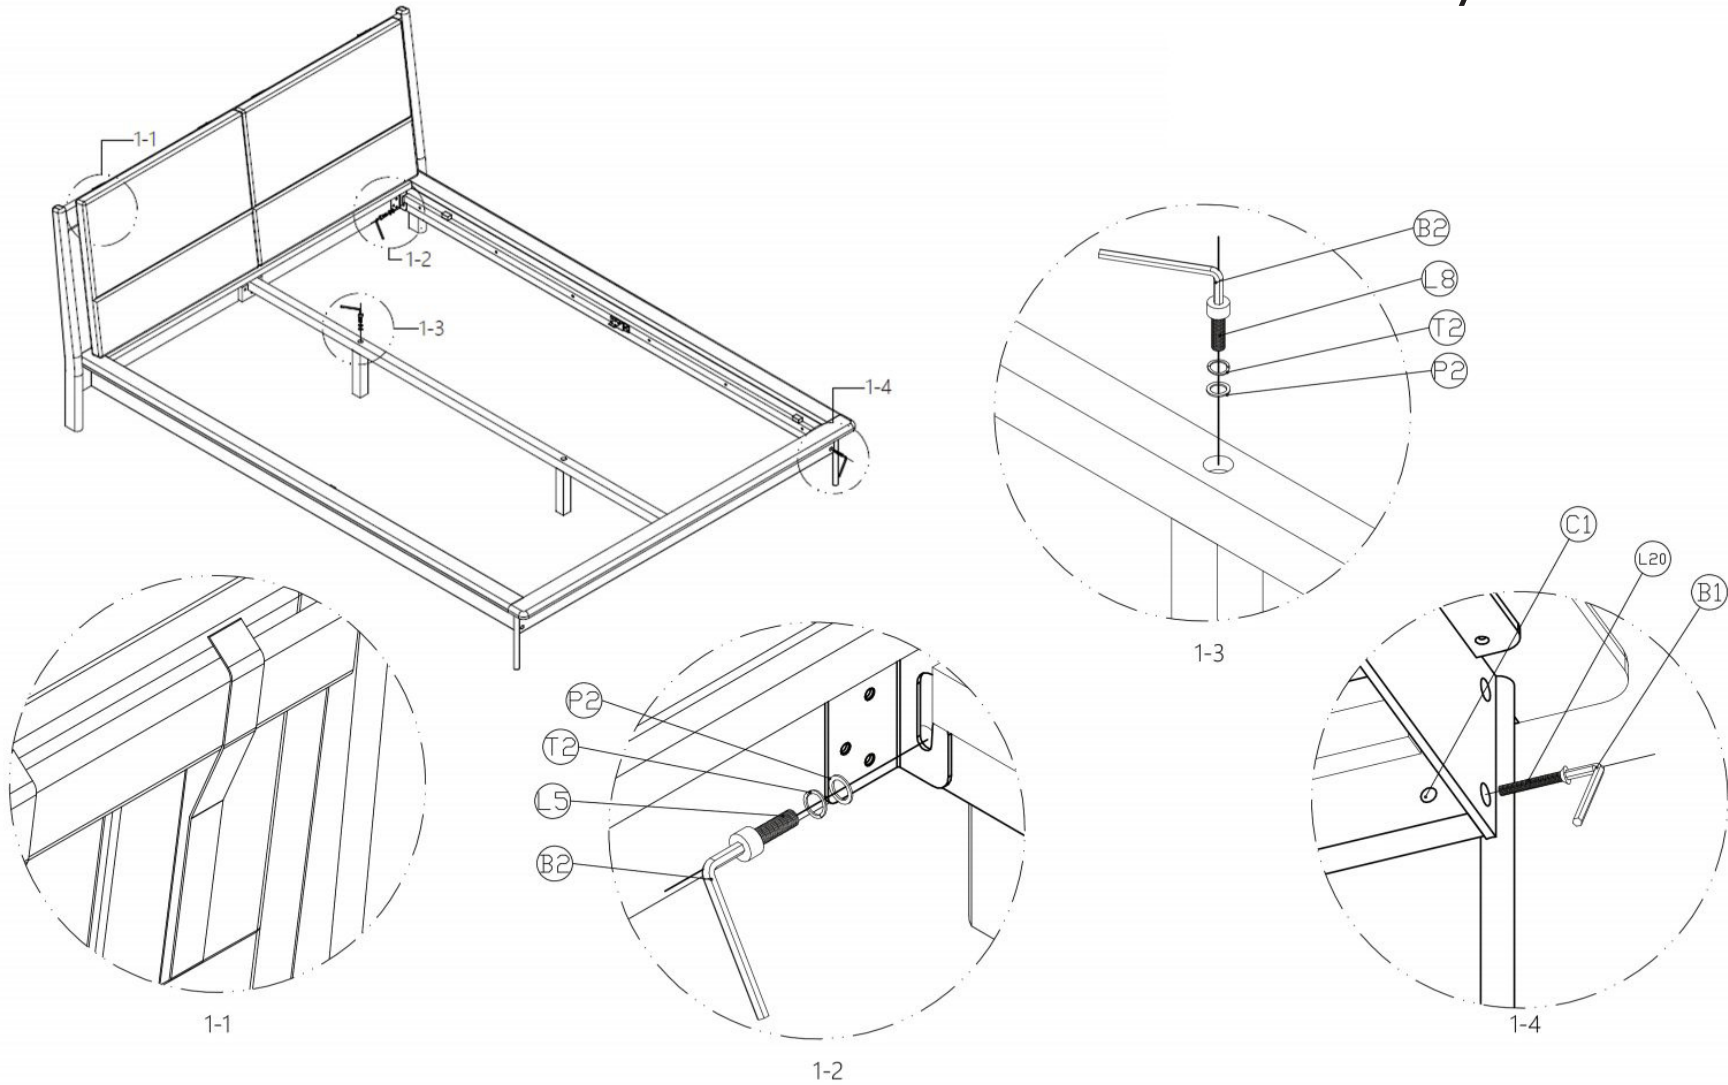

Assembly Instructions

GREENINGTON
fine bamboo furniture

Santa Cruz Queen Bed
GSC001WH

P2	φ5/16 x 16 x 1.5T 6 PCS		L20	M6 X 40 4 PCS	
T2	φ 5/16 x 13 x 1.5T 6 PCS		C1	M6 X H13 X 10 4 PCS	
L5	φ 5/16 X 20mm 4 PCS		B1	4 mm 1 PC	
L8	φ 5/16 x 45mm 2 PCS		B2	5 mm 1 PC	