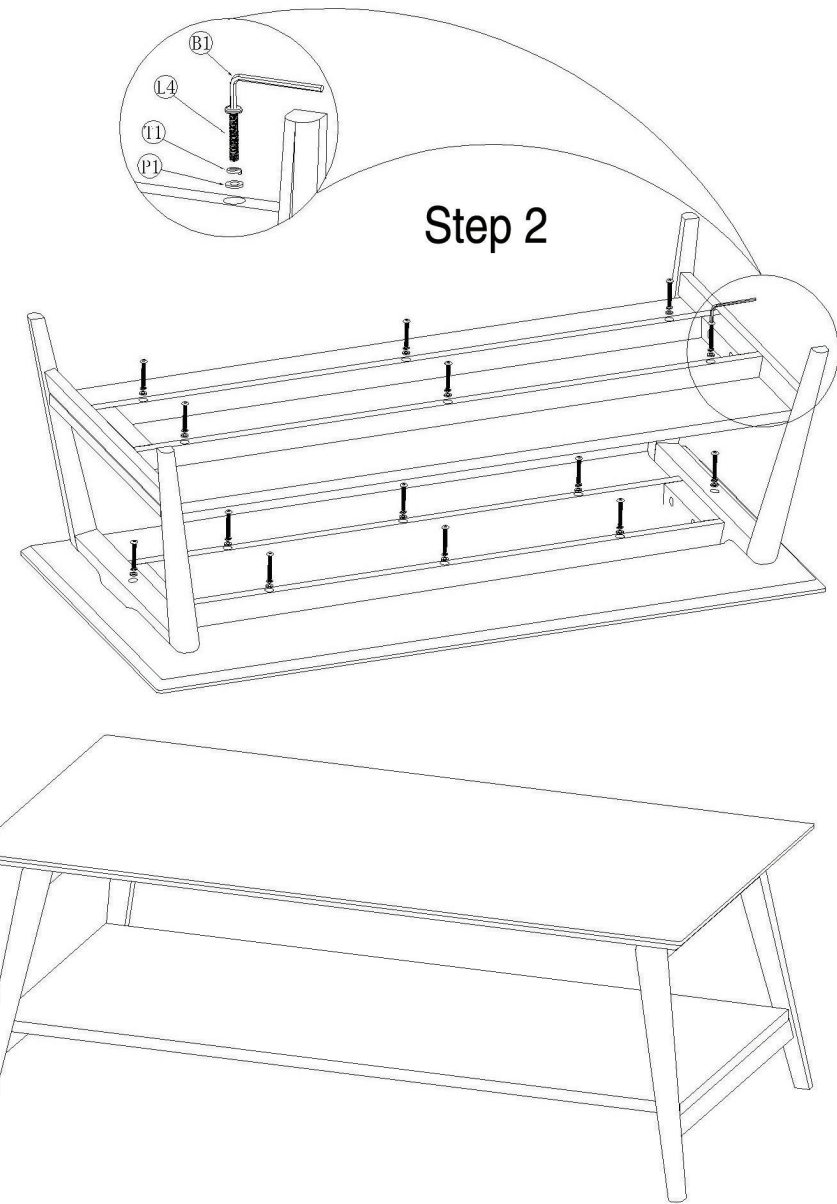

Assembly Instruction

GREENINGTON
fine bamboo furniture

Antares Coffee Table
GNA002E

T1		Φ1/4x11x1.5T 22 PCS			
P1		Φ1/4x12x1.5T 22 PCS			
L13		Φ1/4 x 40mm 22 PCS			
B1		4mm 1PC			