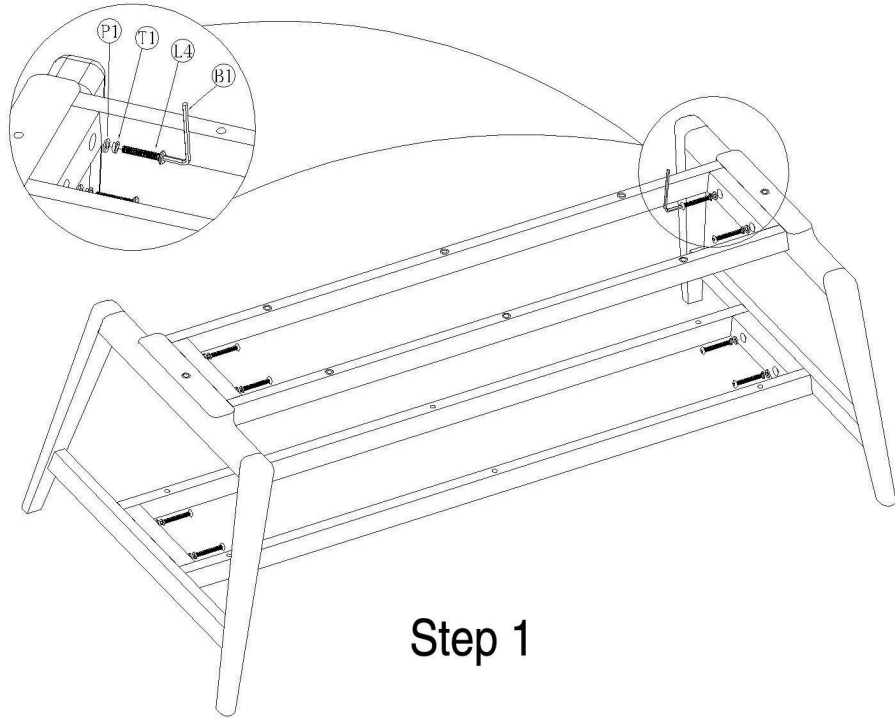

Assembly Instruction

GREENINGTON
fine bamboo furniture

Antares Coffee Table
GNA002E

T1		Φ1/4x11x1.5T 22 PCS			
P1		Φ1/4x12x1.5T 22 PCS			
L13		Φ1/4 x 40mm 22 PCS			
B1		4mm 1PC			