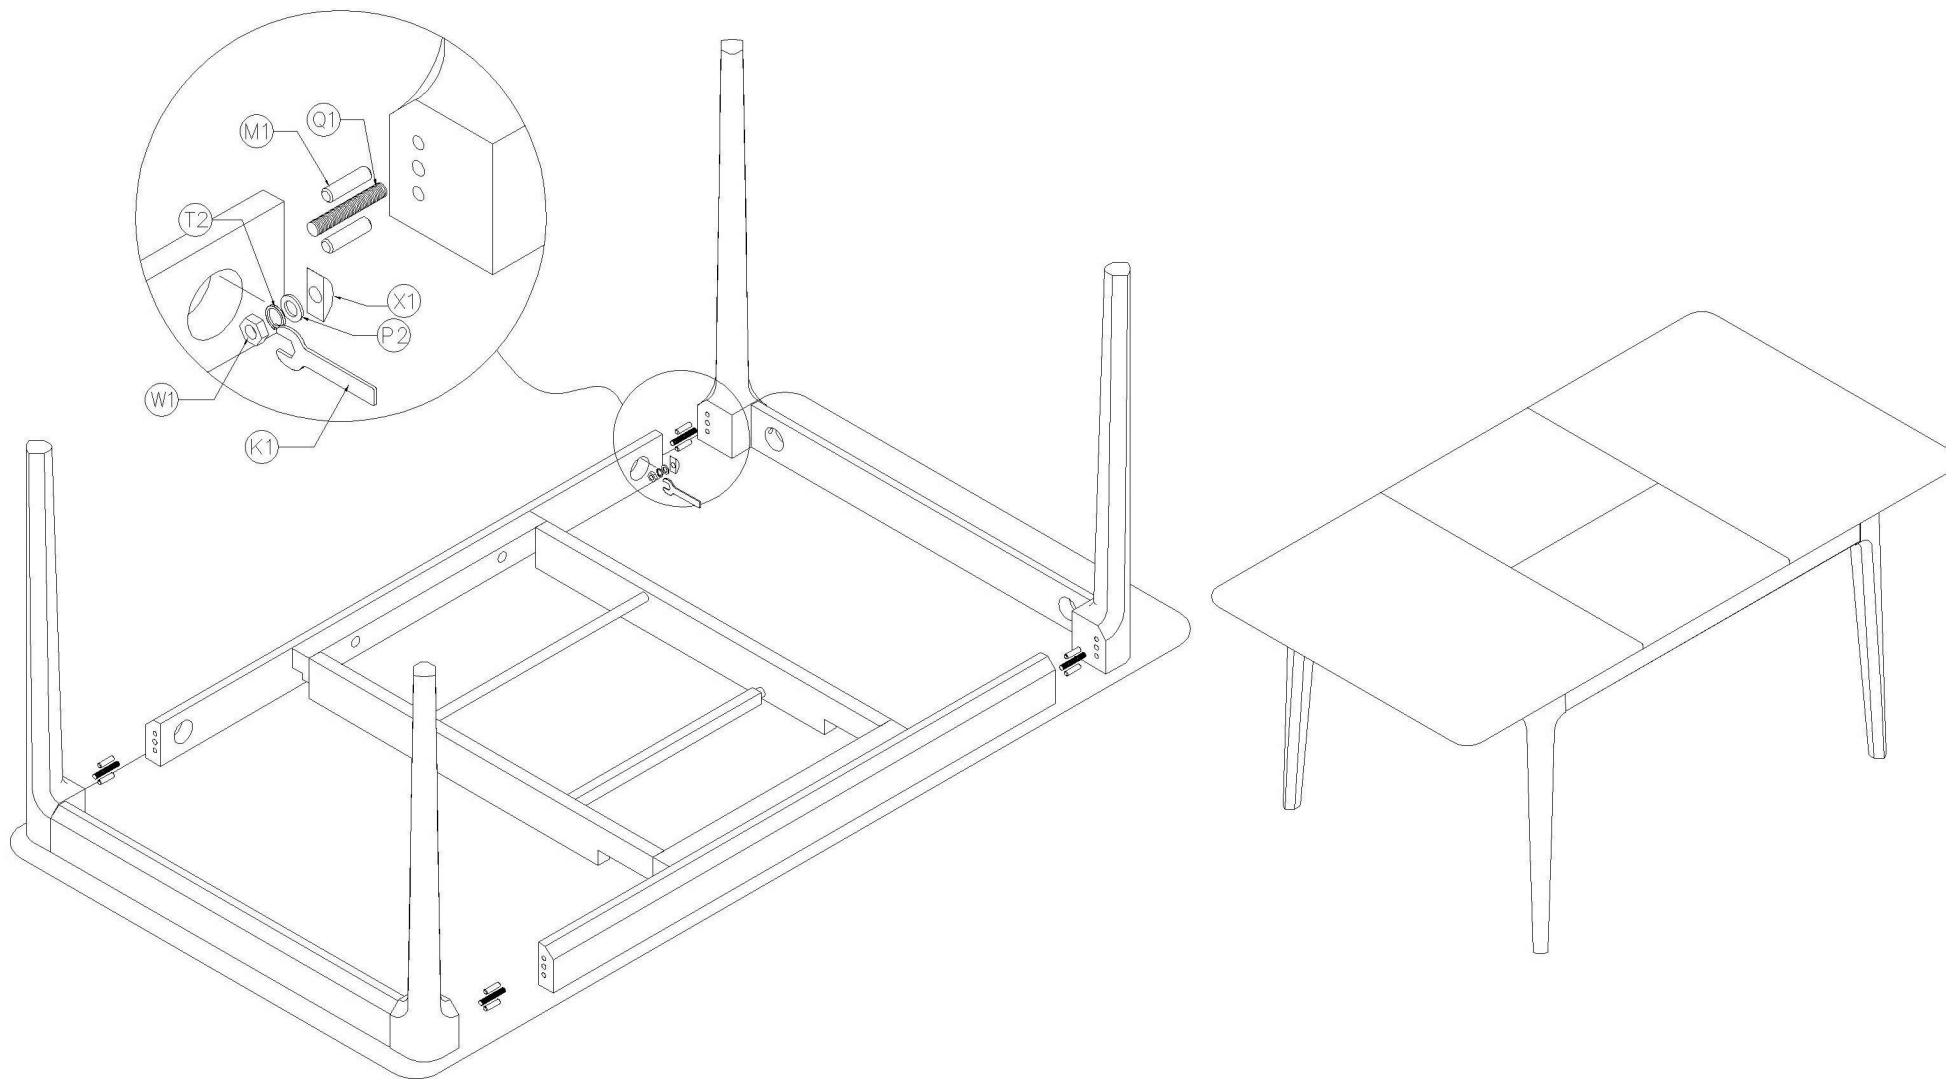

Assembly Instruction

GREENINGTON
fine bamboo furniture

Mija Dining Table GL0004

Q1		Φ5/16 x 70 8 pcs	T2		Φ5/16 x13x1.5T 8 pcs
K1		12# 1pc	X1		R20 8pcs
M1		Φ8 x 30 16 pcs	W1		Φ5/16 8pcs
P2		Φ5/16 x16x1.5T 8 pcs	●		