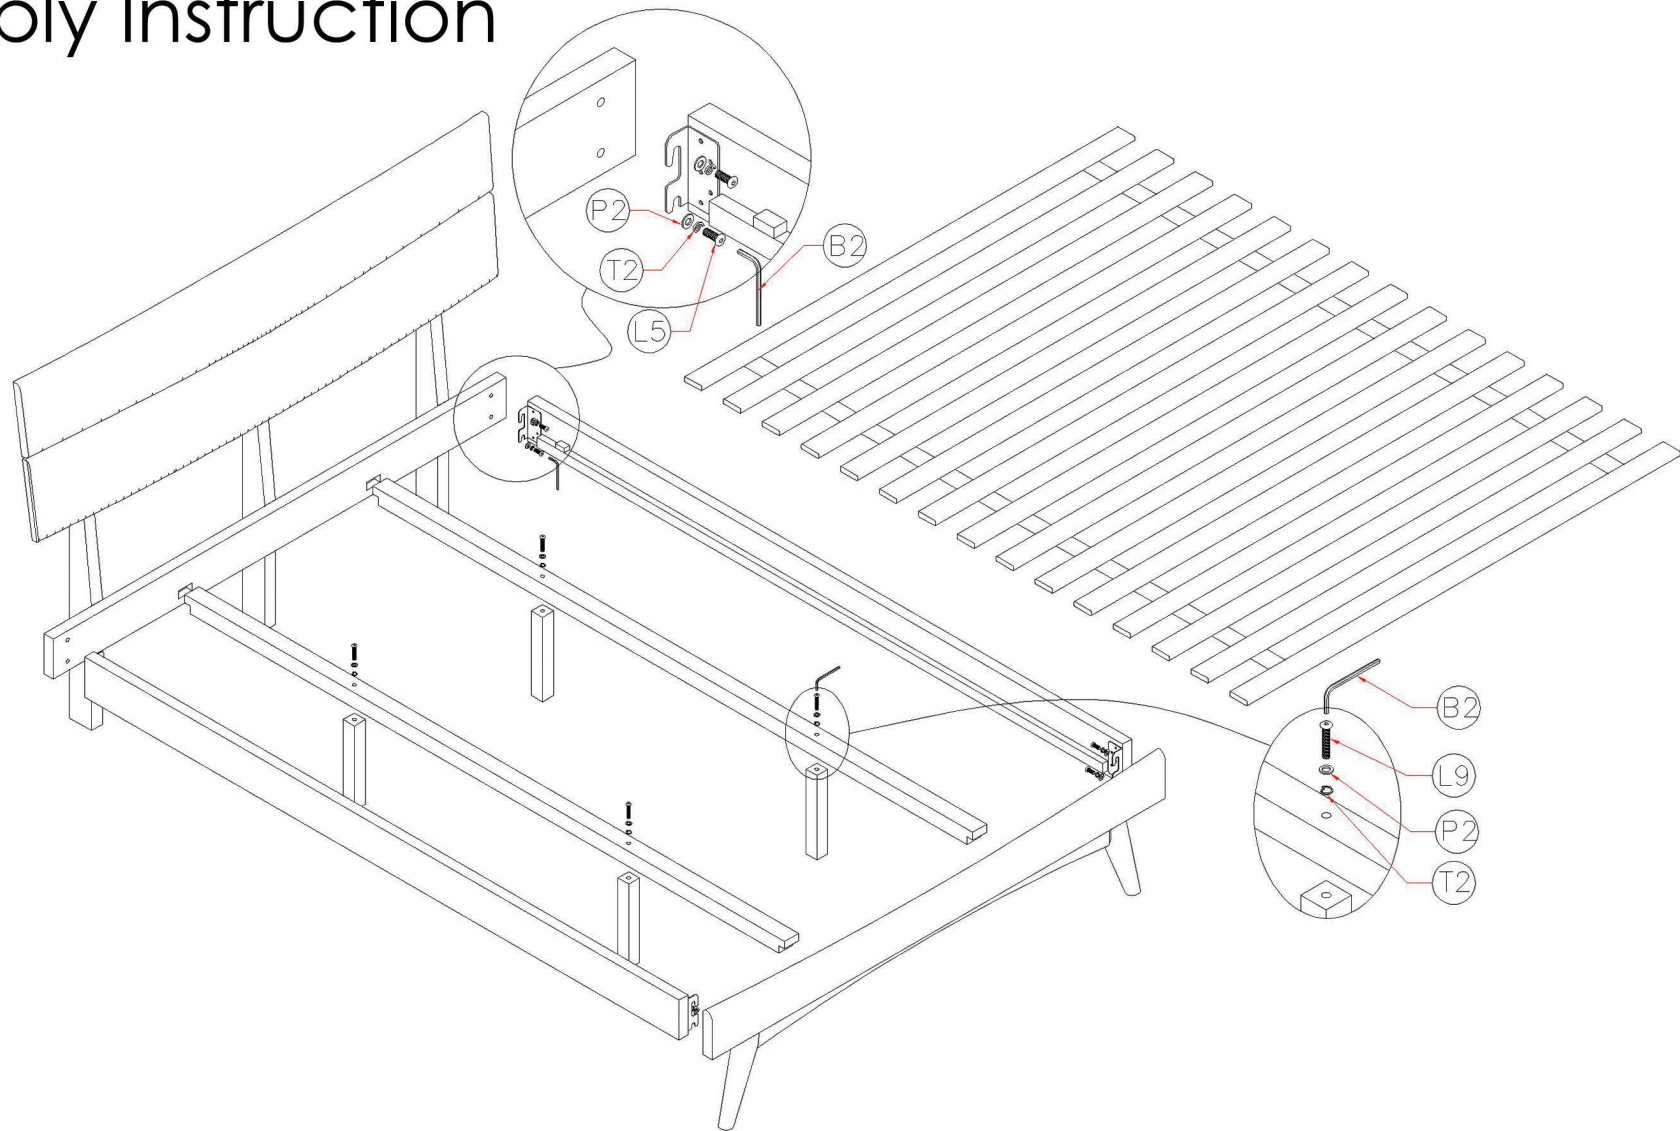

# Assembly Instruction

**GREENINGTON**  
fine bamboo furniture

**Azara King Platform Bed**  
**GA0002**

<b>P2</b>		Φ5/16x16x1.5T 12 PCS	<b>B2</b>		5 mm 1 PC
<b>T2</b>		Φ5/16x13x1.5T 12 PCS			
<b>L9</b>		Φ5/16x55mm 4 PCS			
<b>L5</b>		Φ5/16x20mm 8 PCS			