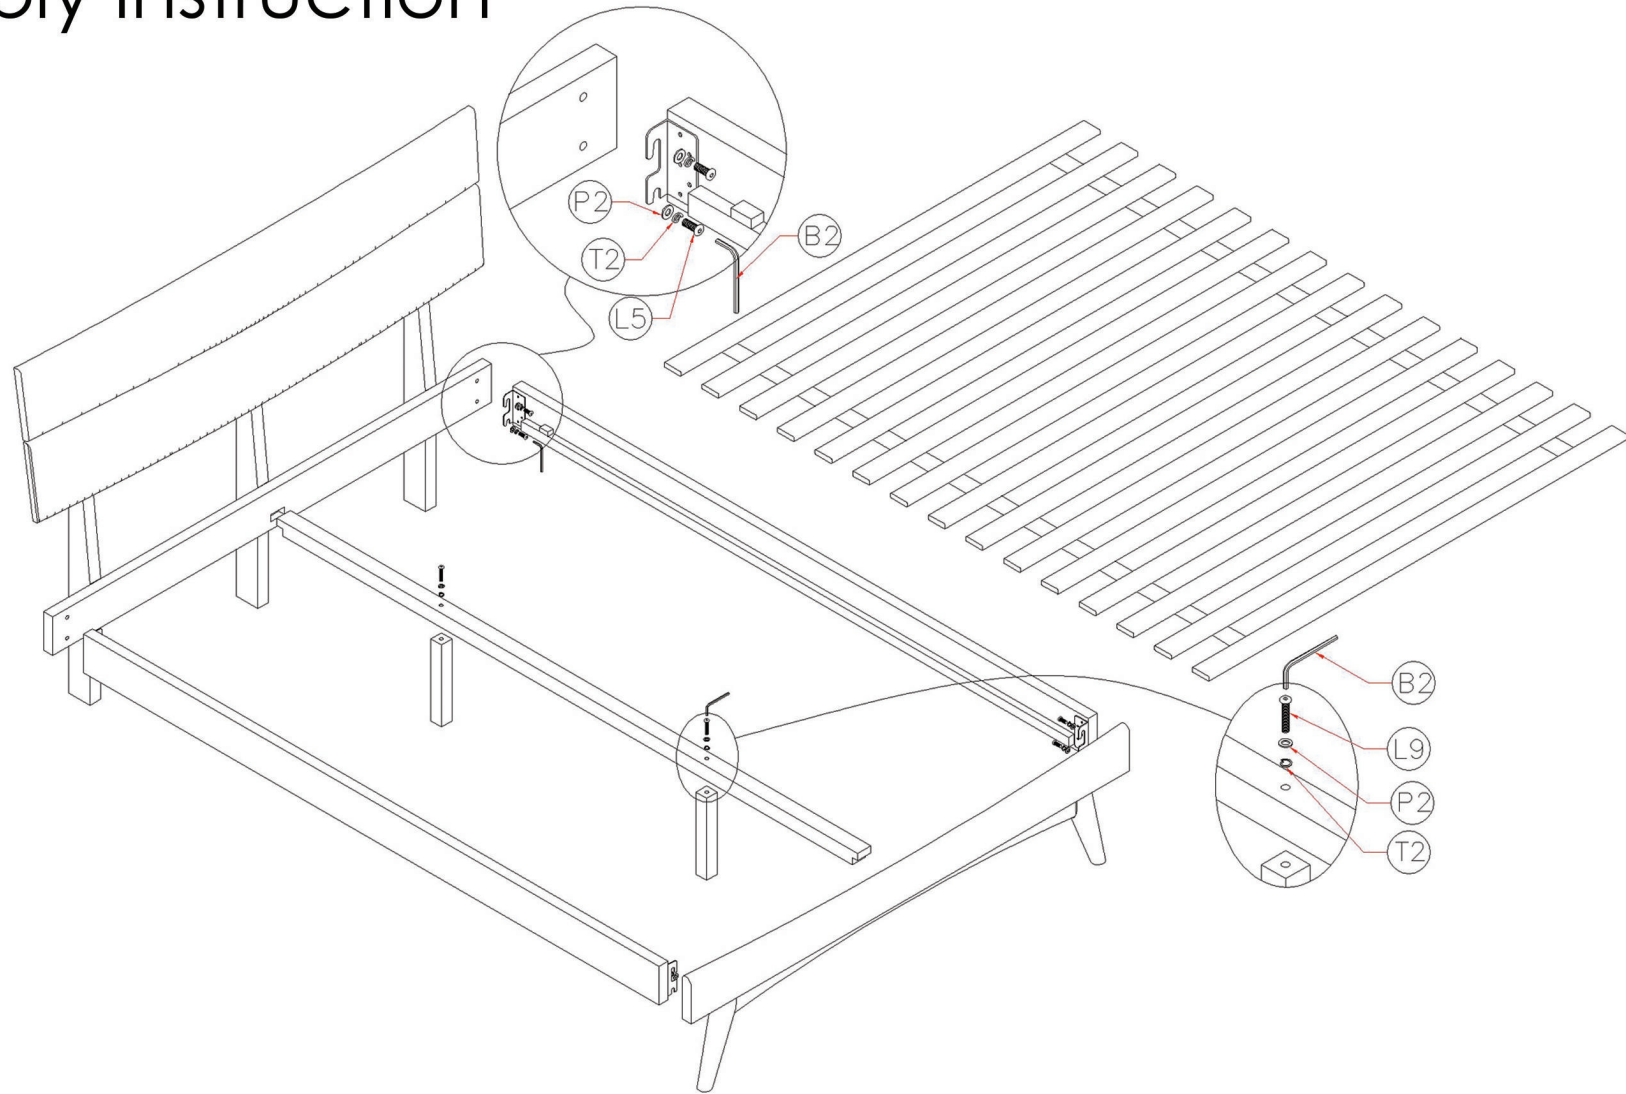

Assembly Instruction

GREENINGTON
fine bamboo furniture

Azara Queen Platform Bed
GA0001

P2		Φ5/16x16x1.5T 10 PCS	B2		5 mm 1 PC
T2		Φ5/16x13x1.5T 10 PCS			
L9		Φ5/16x55mm 2 PCS			
L5		Φ5/16x20mm 8 PCS			