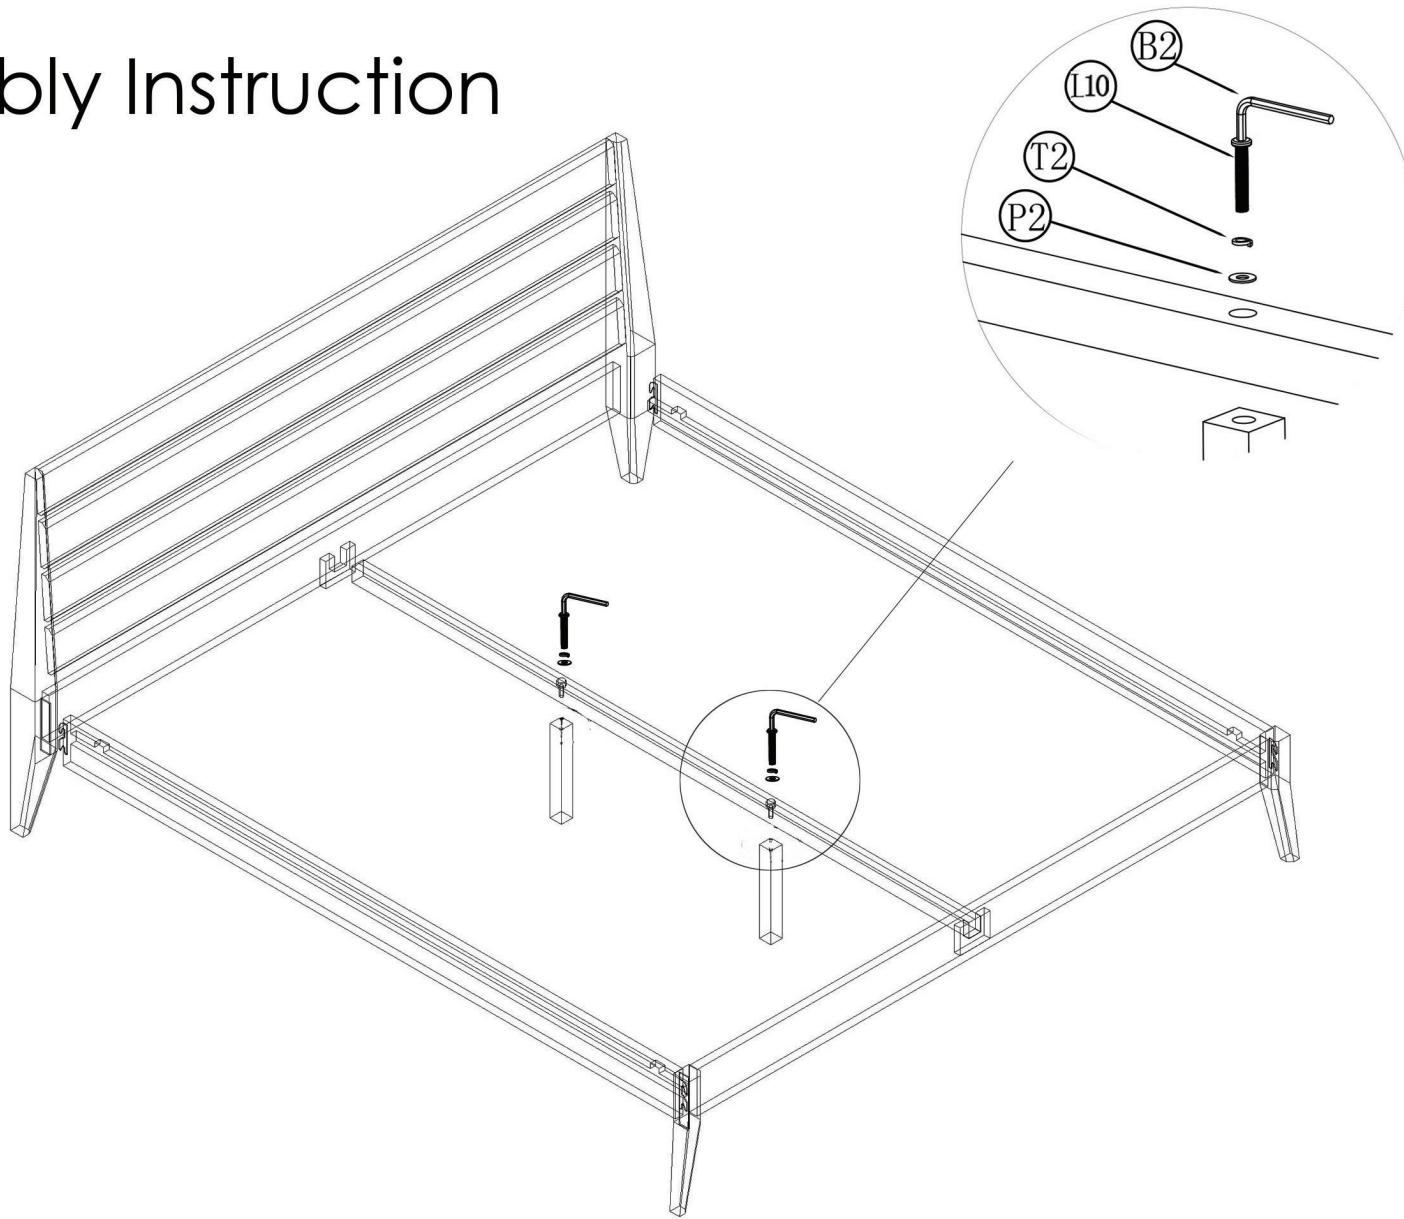

# Assembly Instruction

**GREENINGTON**  
fine bamboo furniture

Sienna Queen Platform Bed  
G0090

P2		Φ5/16x16x1.5T 2 PCS	●		
T2		Φ5/16x13x1.5T 2 PCS	●		
L10		Φ5/16 x 60mm 2 PCS	●		
B2		5 mm 1 PC	●		