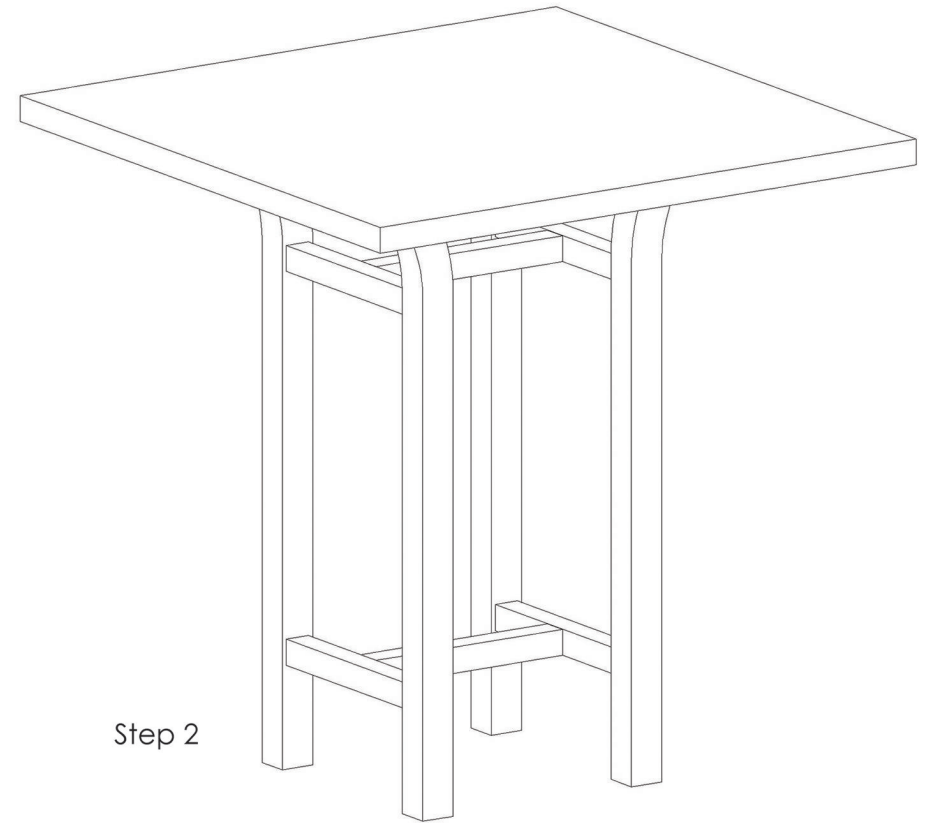

# Assembly Instruction

**GREENINGTON**  
fine bamboo furniture

Tulip 40" Bar Height Table G0018  
Tulip 36" Counter Height Table G0019

<b>P1</b>		Φ1/4x12x1.5T 6 PCS			
<b>T1</b>		Φ1/4x11x1.5T 6 PCS			
<b>L3</b>		Φ1/4x35mm 6 PCS			
<b>B1</b>		4mm 1PC			