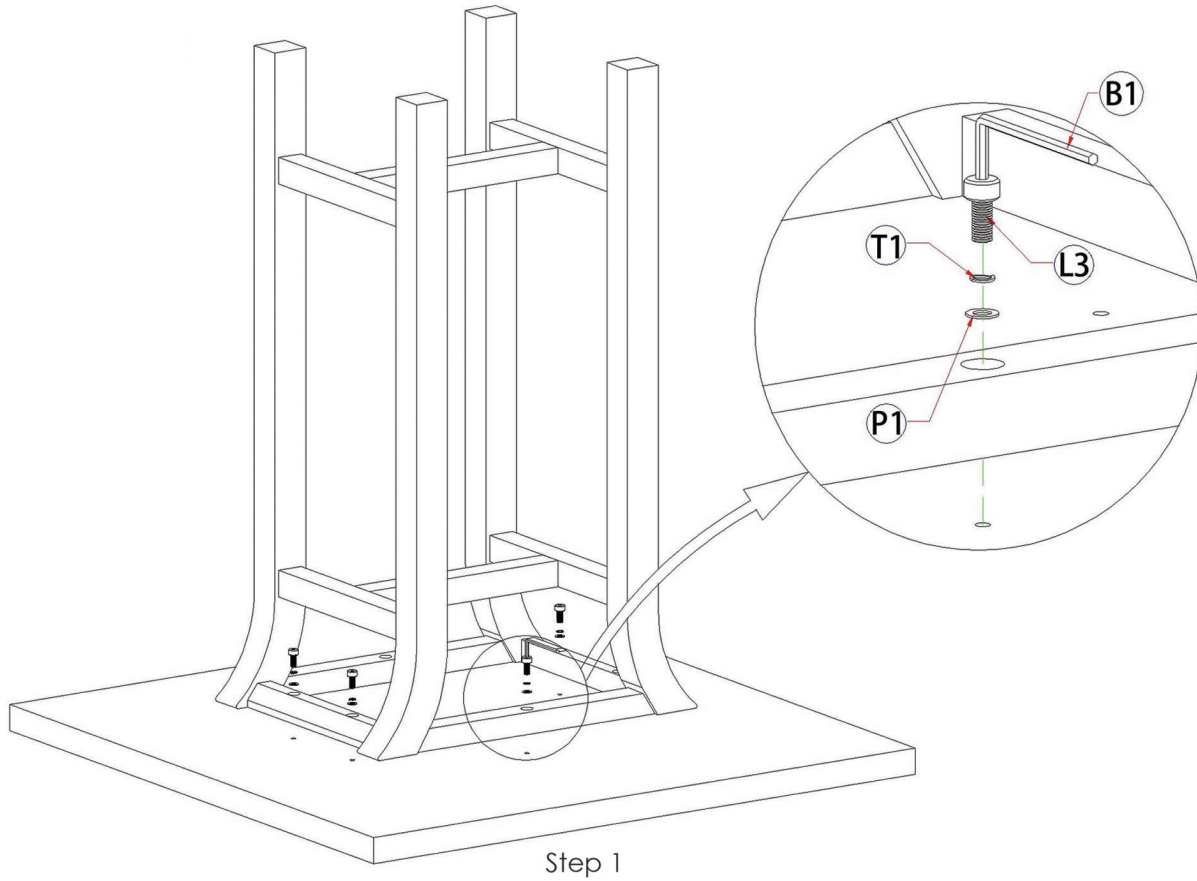

# Assembly Instruction

**GREENINGTON**  
fine bamboo furniture

Tulip 40" Bar Height Table G0018  
Tulip 36" Counter Height Table G0019

<b>P1</b>		Φ1/4x12x1.5T 6 PCS			
<b>T1</b>		Φ1/4x11x1.5T 6 PCS			
<b>L3</b>		Φ1/4x35mm 6 PCS			
<b>B1</b>		4mm 1PC			