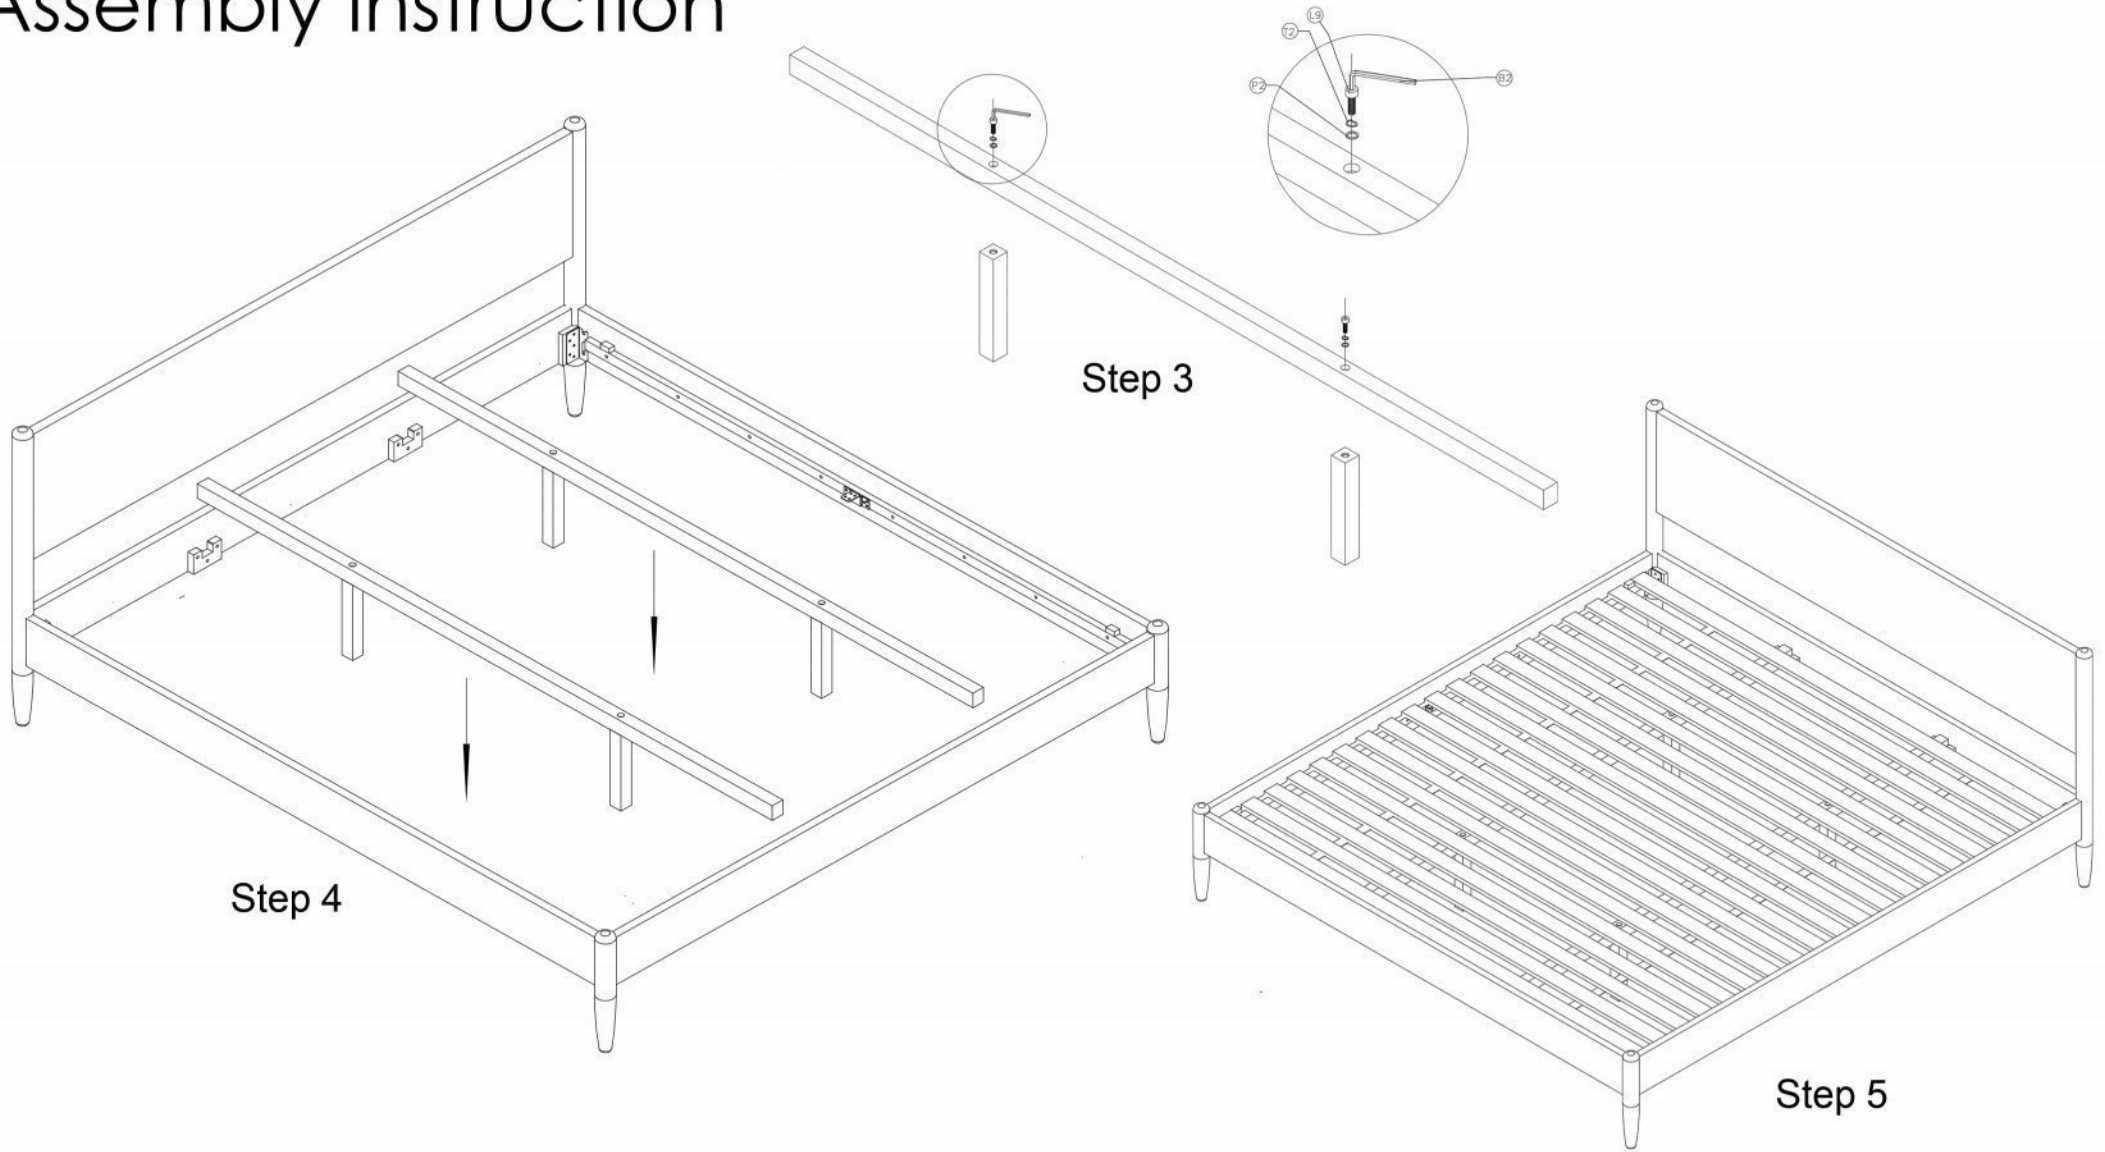

Assembly Instruction

Eco Ridge

Ria King Platform Bed ECO16

| | | | | | |
|----|------------------------------|--|----|--------------|--|
| P2 | Ø5/16 x 16 x 1.5T 12 PCS | | B2 | 5 mm 1 PC | |
| T2 | Ø 5/16 x 13 x 1.5T 12 PCS | | ● | | |
| L5 | Ø 5/16 X 20mm 8 PCS | | ● | | |
| L9 | Ø 5/16 x 55mm 4 PCS | | ● | | |

Assembly Instruction

Eco Ridge

Ria King Platform Bed ECO16

| | | | | | |
|-----------|------------------------------|--|-----------|--------------|--|
| P2 | φ5/16 x 16 x 1.5T 12 PCS | | B2 | 5 mm 1 PC | |
| T2 | φ 5/16 x 13 x 1.5T 12 PCS | | | | |
| L5 | φ 5/16 X 20mm 8 PCS | | | | |
| L9 | φ 5/16 x 55mm 4 PCS | | | | |