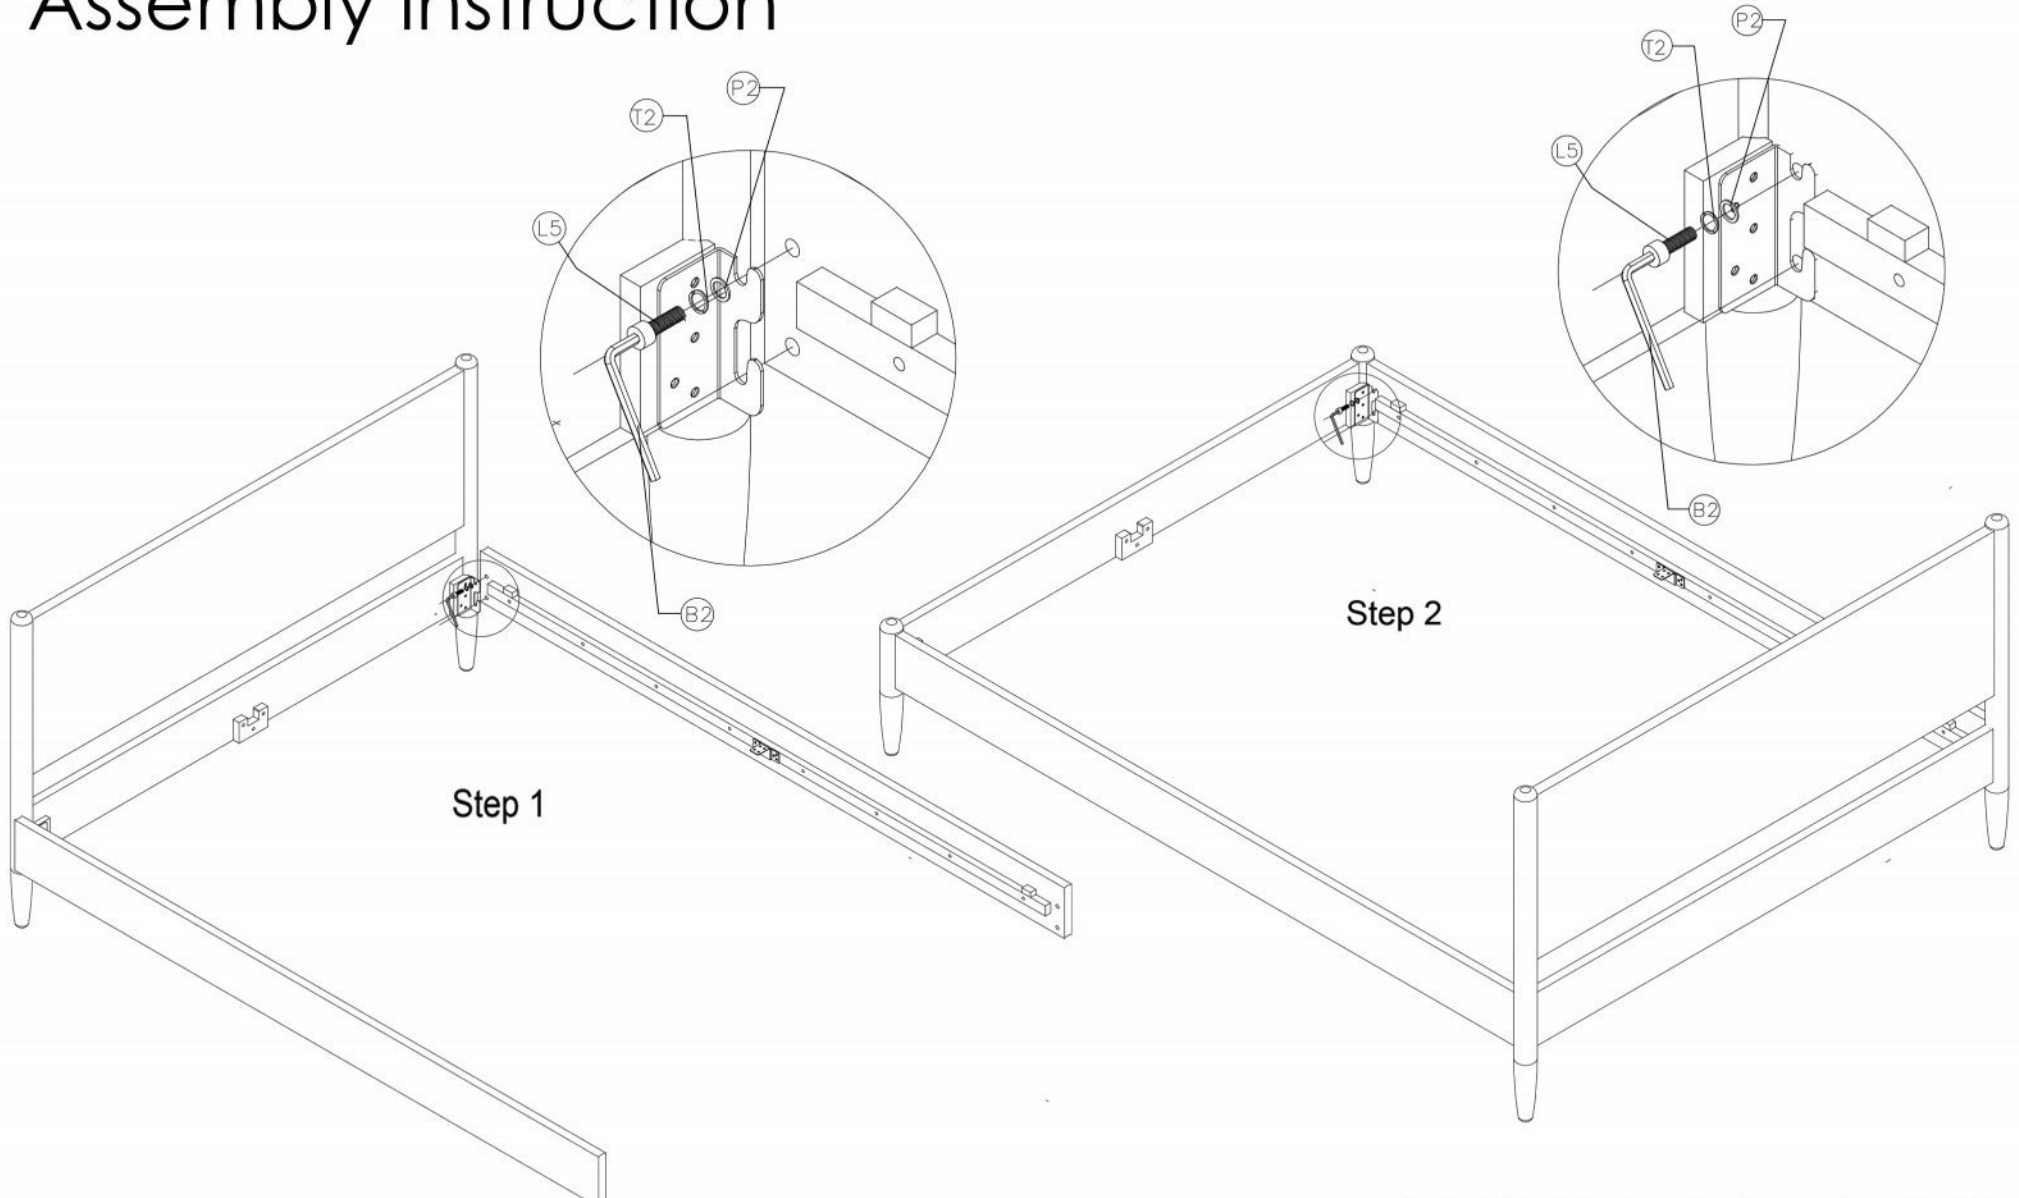

Assembly Instruction

Eco Ridge

Ria King Platform Bed ECO16

| | | | | | |
|----|------------------------------|--|----|--------------|--|
| P2 | Ø5/16 x 16 x 1.5T 12 PCS | | B2 | 5 mm 1 PC | |
| T2 | Ø 5/16 x 13 x 1.5T 12 PCS | | ● | | |
| L5 | Ø 5/16 X 20mm 8 PCS | | ● | | |
| L9 | Ø 5/16 x 55mm 4 PCS | | ● | | |

Assembly Instruction

Eco Ridge

Ria King Platform Bed ECO16

| | | | | | |
|-----------|------------------------------|--|-----------|--------------|--|
| P2 | φ5/16 x 16 x 1.5T 12 PCS | | B2 | 5 mm 1 PC | |
| T2 | φ 5/16 x 13 x 1.5T 12 PCS | | | | |
| L5 | φ 5/16 X 20mm 8 PCS | | | | |
| L9 | φ 5/16 x 55mm 4 PCS | | | | |