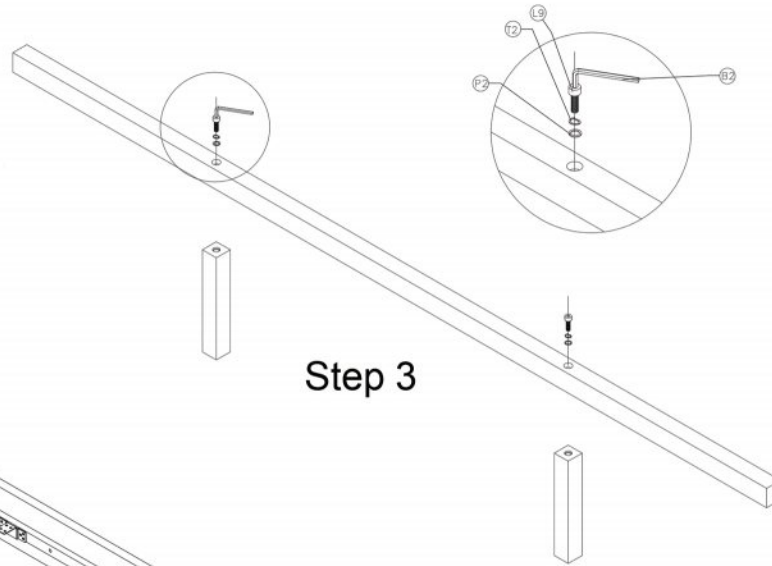

# Assembly Instruction

*Eco Ridge*

## Ria Queen Platform Bed ECO15

<b>P2</b>	φ5/16 x 16 x 1.5T 10 PCS		<b>B2</b>	5 mm 1 PC	
<b>T2</b>	φ 5/16 x 13 x 1.5T 10 PCS				
<b>L5</b>	φ 5/16 X 20mm 8 PCS				
<b>L9</b>	φ 5/16 x 55mm 2 PCS				

# Assembly Instruction

Step 4

Step 3

Step 5

*Eco Ridge*

Ria Queen Platform Bed  
ECO15

P2	φ5/16 x 16 x 1.5T 10 PCS		B2	5 mm 1 PC	
T2	φ 5/16 x 13 x 1.5T 10 PCS		●		
L5	φ 5/16 X 20mm 8 PCS		●		
L9	φ 5/16 x 55mm 2 PCS		●		