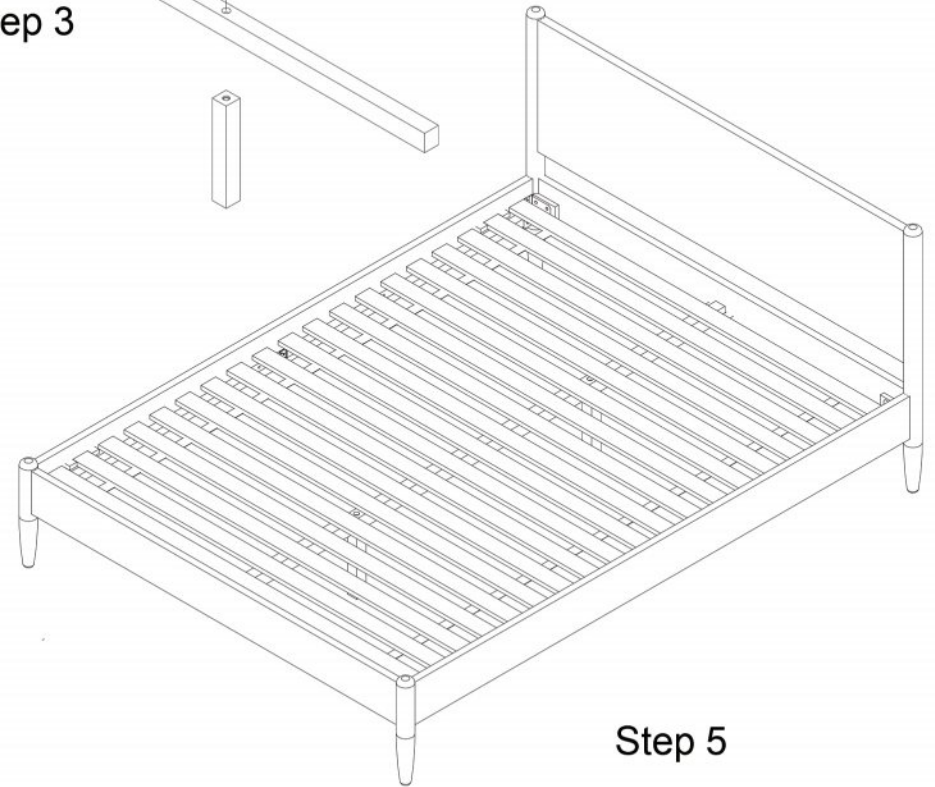

## Ria Queen Platform Bed ECO15

<b>P2</b>	φ5/16 x 16 x 1.5T 10 PCS		<b>B2</b>	5 mm 1 PC	
<b>T2</b>	φ 5/16 x 13 x 1.5T 10 PCS				
<b>L5</b>	φ 5/16 X 20mm 8 PCS				
<b>L9</b>	φ 5/16 x 55mm 2 PCS				

# Assembly Instruction

Step 4

Step 3

Step 5

*Eco Ridge*

Ria Queen Platform Bed  
ECO15

P2	φ5/16 x 16 x 1.5T 10 PCS		B2	5 mm 1 PC	
T2	φ 5/16 x 13 x 1.5T 10 PCS		●		
L5	φ 5/16 X 20mm 8 PCS		●		
L9	φ 5/16 x 55mm 2 PCS		●		