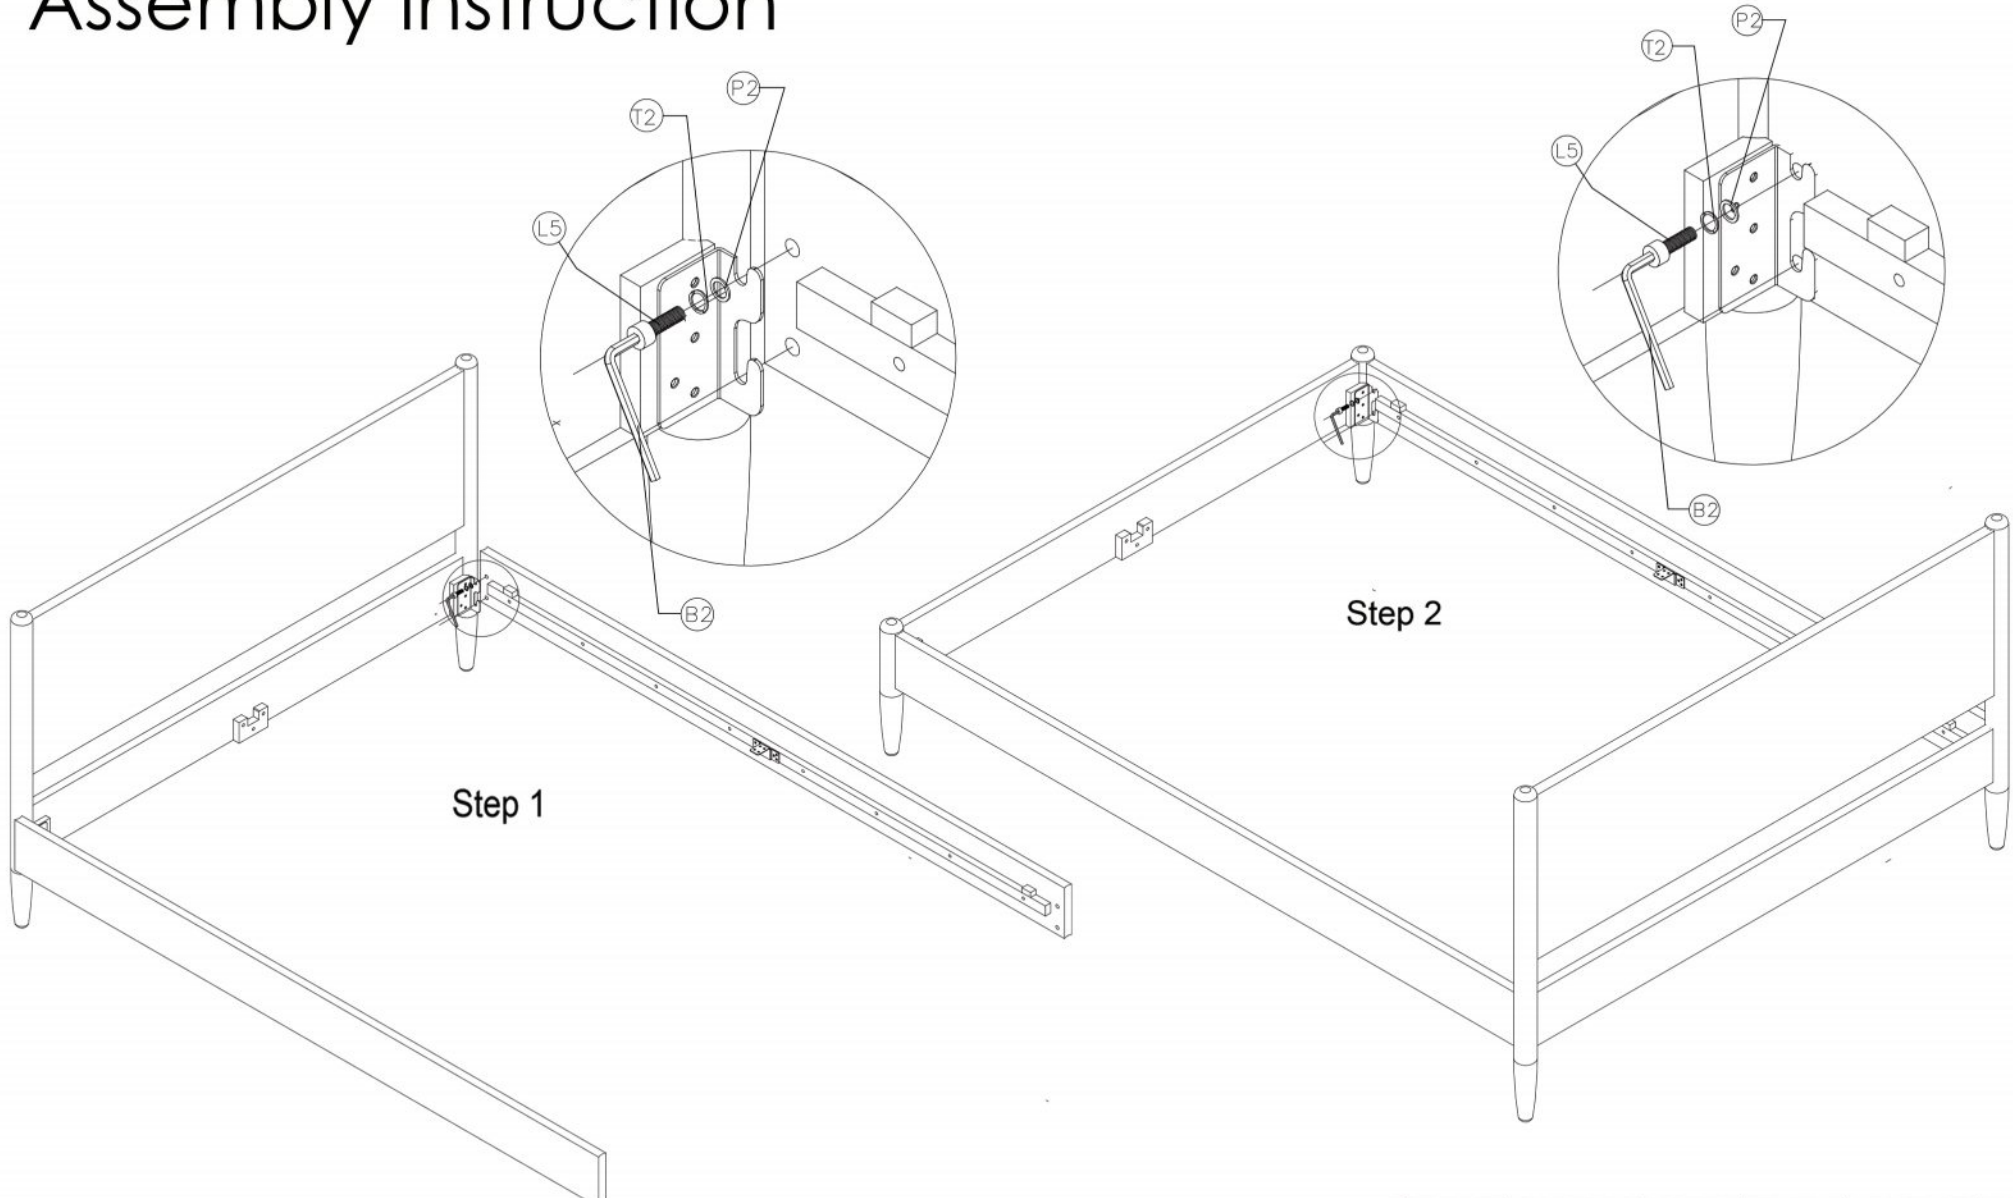

# Assembly Instruction

*Eco Ridge*

## Ria Queen Platform Bed ECO15

<b>P2</b>	φ5/16 x 16 x 1.5T 10 PCS		<b>B2</b>	5 mm 1 PC	
<b>T2</b>	φ 5/16 x 13 x 1.5T 10 PCS				
<b>L5</b>	φ 5/16 X 20mm 8 PCS				
<b>L9</b>	φ 5/16 x 55mm 2 PCS				

# Assembly Instruction

Step 4

Step 3

Step 5

*Eco Ridge*

Ria Queen Platform Bed  
ECO15

P2	φ5/16 x 16 x 1.5T 10 PCS		B2	5 mm 1 PC	
T2	φ 5/16 x 13 x 1.5T 10 PCS		●		
L5	φ 5/16 X 20mm 8 PCS		●		
L9	φ 5/16 x 55mm 2 PCS		●		