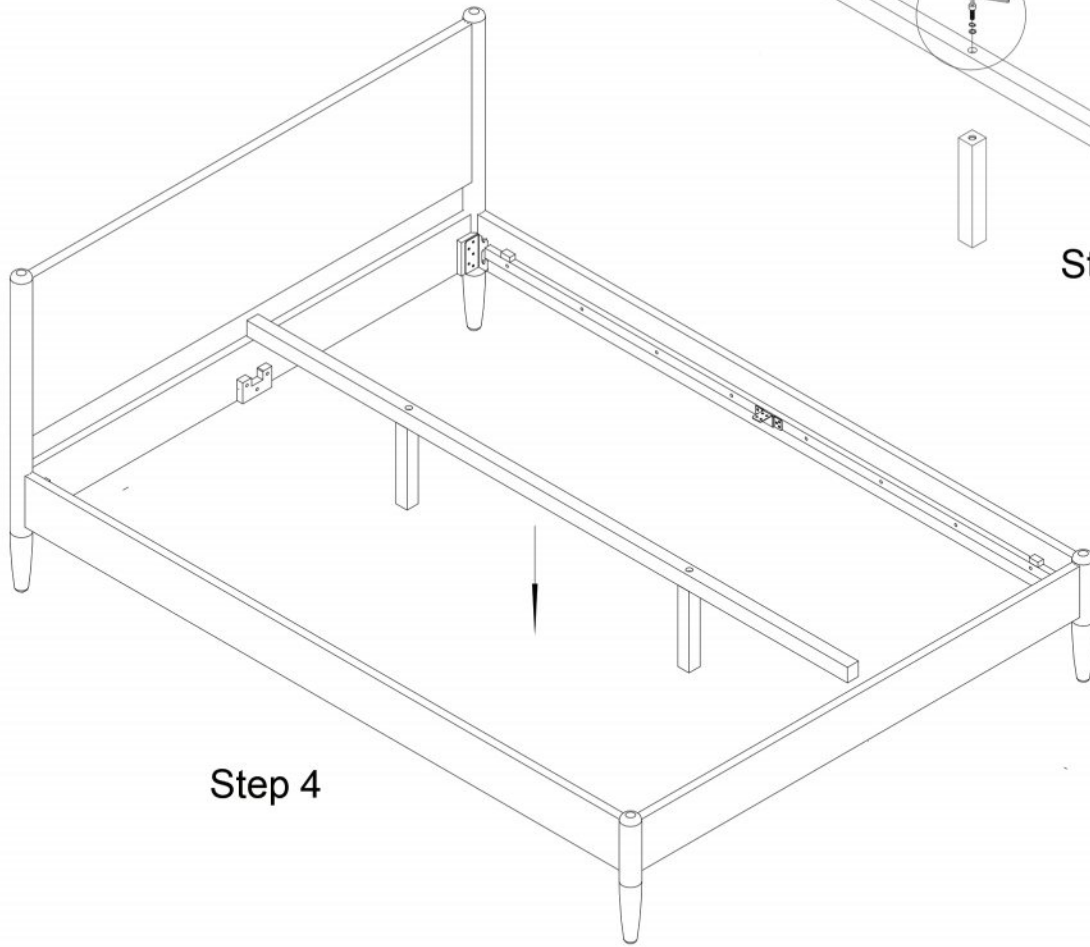

# Assembly Instruction

*Eco Ridge*

## Ria Queen Platform Bed ECO15

<b>P2</b>	φ5/16 x 16 x 1.5T 10 PCS		<b>B2</b>	5 mm 1 PC	
<b>T2</b>	φ 5/16 x 13 x 1.5T 10 PCS				
<b>L5</b>	φ 5/16 X 20mm 8 PCS				
<b>L9</b>	φ 5/16 x 55mm 2 PCS				

# Assembly Instruction

Step 4

Step 3

Step 5

*Eco Ridge*

Ria Queen Platform Bed  
ECO15

P2	φ5/16 x 16 x 1.5T 10 PCS		B2	5 mm 1 PC	
T2	φ 5/16 x 13 x 1.5T 10 PCS		●		
L5	φ 5/16 X 20mm 8 PCS		●		
L9	φ 5/16 x 55mm 2 PCS		●		