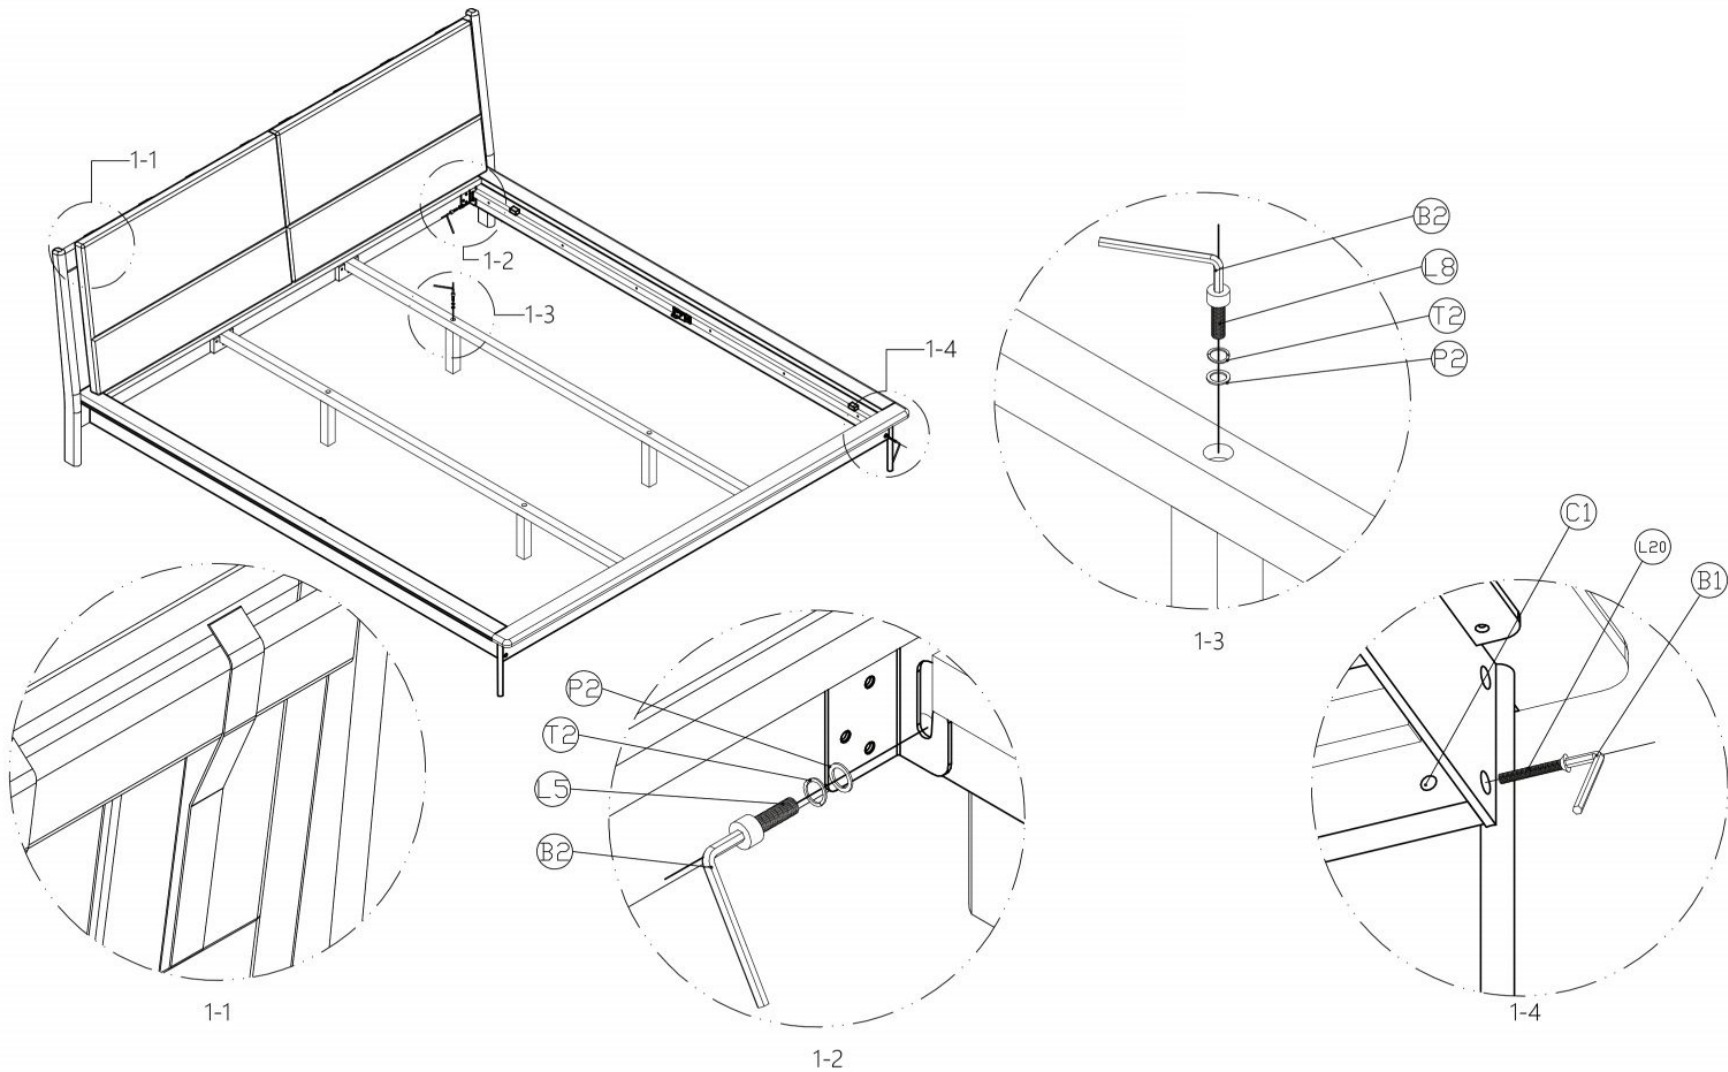

Assembly Instructions

GREENINGTON
fine bamboo furniture

Santa Cruz King Bed
GSC002WH

P2	φ5/16 x 16 x 1.5T 8 PCS		L20	M6 X 40 4 PCS	
T2	φ 5/16 x 13 x 1.5T 8 PCS		C1	M6 X H13 X 10 4 PCS	
L5	φ 5/16 X 20mm 4 PCS		B1	4 mm 1 PC	
L8	φ 5/16 x 45mm 4 PCS		B2	5 mm 1 PC	