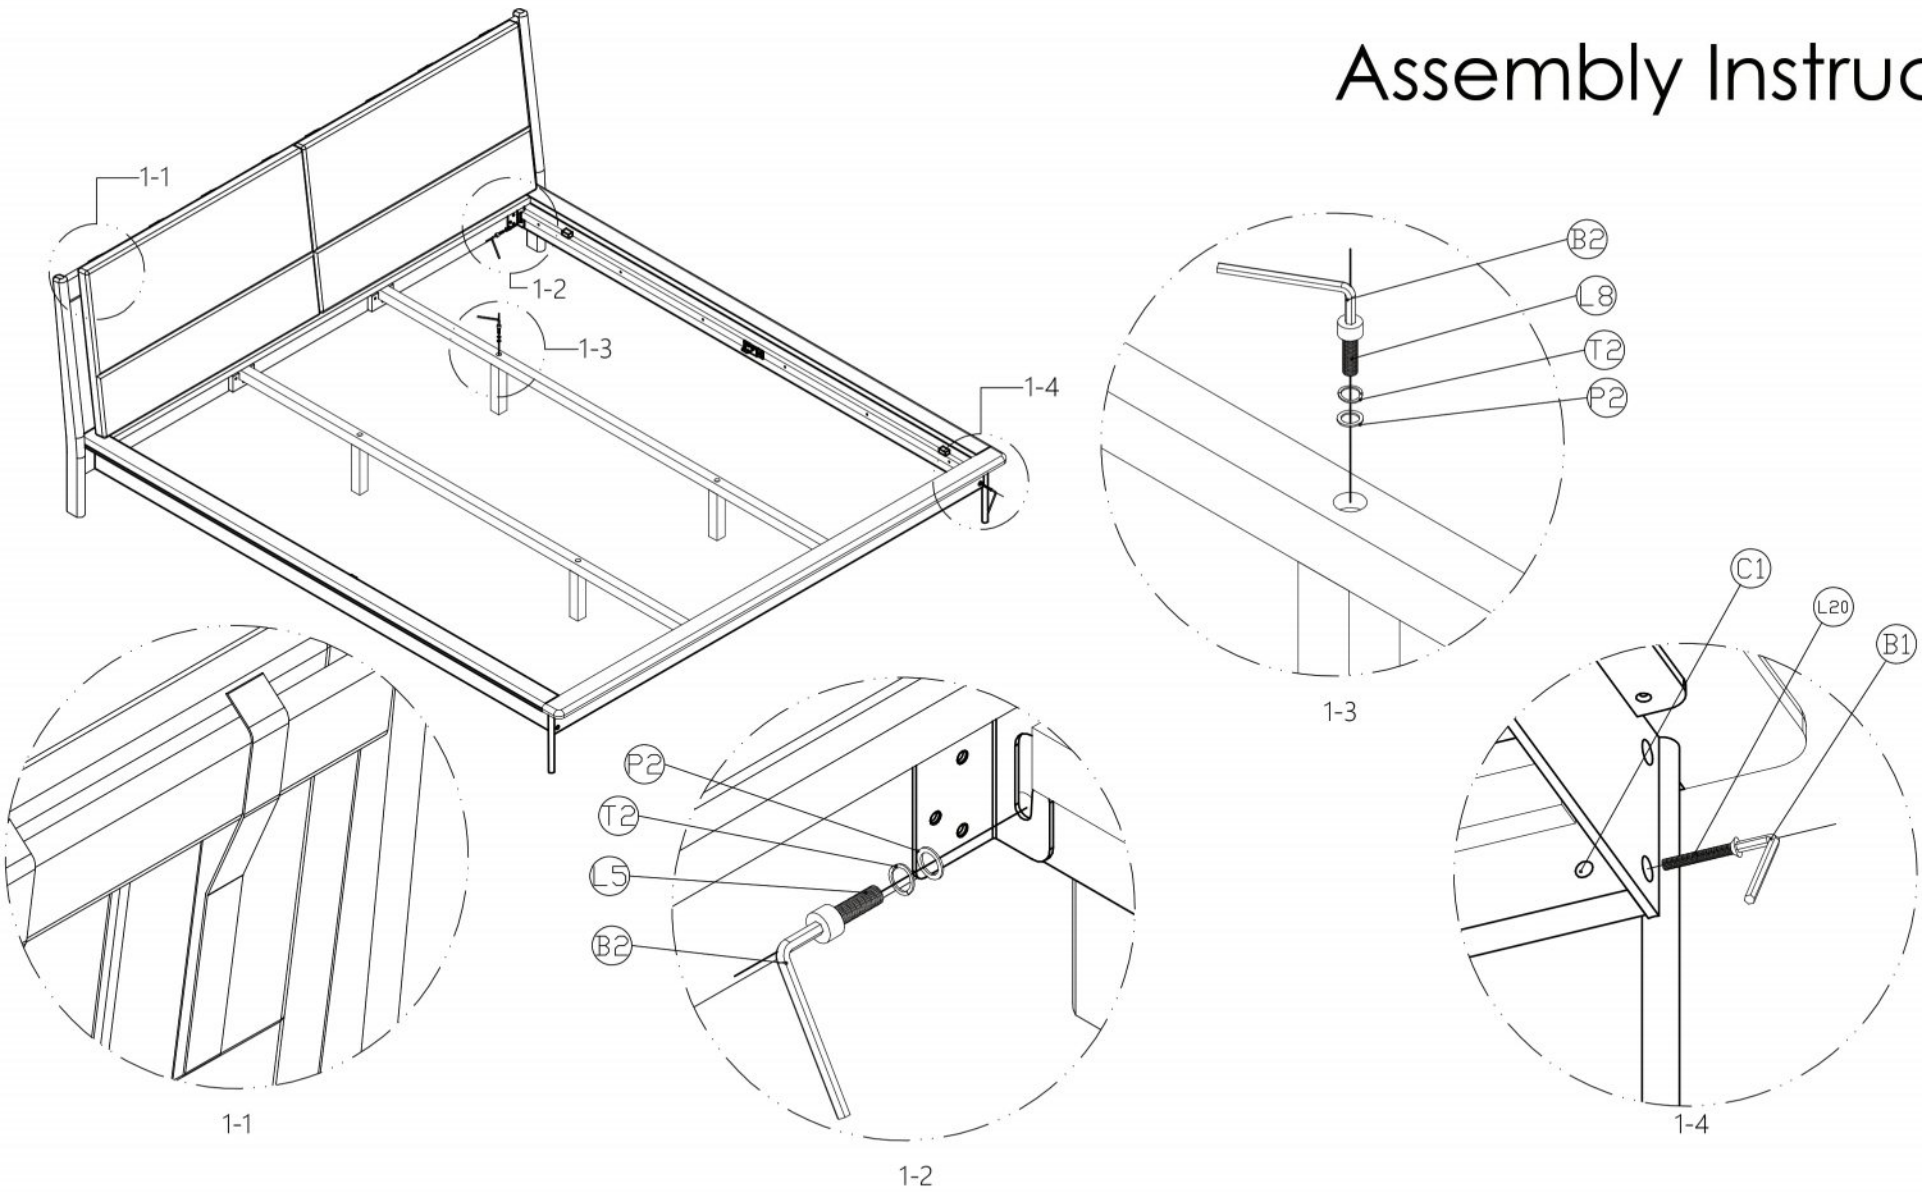

Assembly Instruction

Park Avenue King / Cal King Bed
GPA0002RB / GPA0003RB

P2	∅5/16 x 16 x 1.5T 8 PCS		L20	M6 X 40 4 PCS	
T2	∅ 5/16 x 13 x 1.5T 8 PCS		C1	M6 X H13 X 10 4 PCS	
L5	∅ 5/16 X 20mm 4 PCS		B1	4 mm 1 PC	
L8	∅ 5/16 x 45mm 4 PCS		B2	5 mm 1 PC	