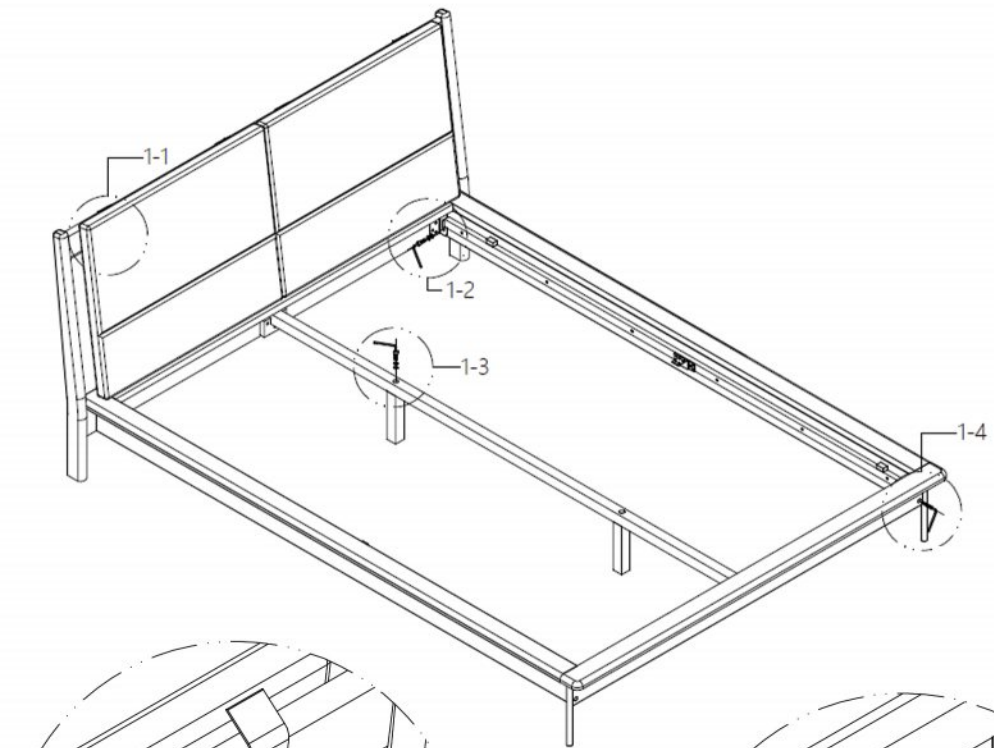

# Assembly Instruction

1-1

1-2

1-4

## Park Avenue Queen Bed GPA0001RB

<b>P2</b>	φ5/16 x 16 x 1.5T 6 PCS		<b>L20</b>	M6 X 40 4 PCS	
<b>T2</b>	φ 5/16 x 13 x 1.5T 6 PCS		<b>C1</b>	M6 X H13 X 10 4 PCS	
<b>L5</b>	φ 5/16 X 20mm 4 PCS		<b>B1</b>	4 mm 1 PC	
<b>L8</b>	φ 5/16 x 45mm 2 PCS		<b>B2</b>	5 mm 1 PC	