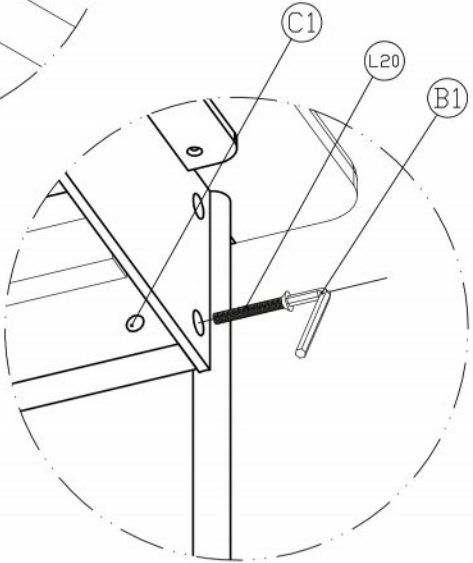

# Assembly Instruction

1-1

1-2

1-4

## Park Avenue Queen Bed GPA0001RB

<b>P2</b>	φ5/16 x 16 x 1.5T 6 PCS		<b>L20</b>	M6 X 40 4 PCS	
<b>T2</b>	φ 5/16 x 13 x 1.5T 6 PCS		<b>C1</b>	M6 X H13 X 10 4 PCS	
<b>L5</b>	φ 5/16 X 20mm 4 PCS		<b>B1</b>	4 mm 1 PC	
<b>L8</b>	φ 5/16 x 45mm 2 PCS		<b>B2</b>	5 mm 1 PC	