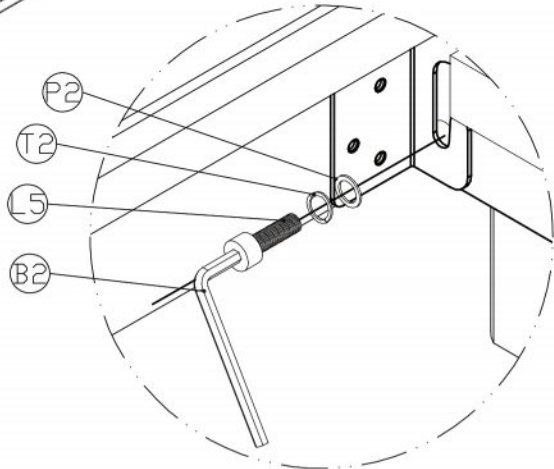

# Assembly Instruction

1-1

1-2

1-4

## Park Avenue Queen Bed GPA0001RB

<b>P2</b>	φ5/16 x 16 x 1.5T 6 PCS		<b>L20</b>	M6 X 40 4 PCS	
<b>T2</b>	φ 5/16 x 13 x 1.5T 6 PCS		<b>C1</b>	M6 X H13 X 10 4 PCS	
<b>L5</b>	φ 5/16 X 20mm 4 PCS		<b>B1</b>	4 mm 1 PC	
<b>L8</b>	φ 5/16 x 45mm 2 PCS		<b>B2</b>	5 mm 1 PC	