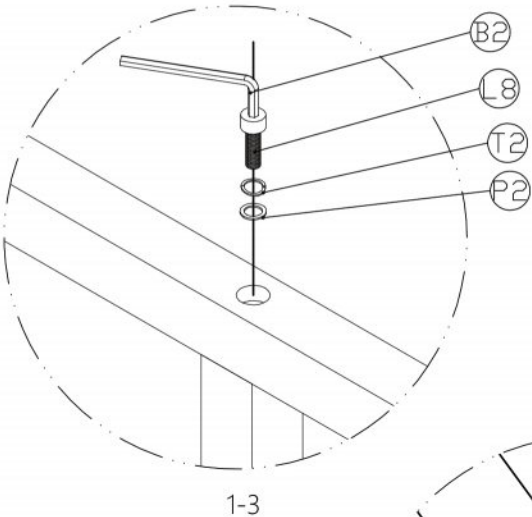

# Assembly Instruction

1-1

1-2

1-4

## Park Avenue Queen Bed GPA0001RB

<b>P2</b>	φ5/16 x 16 x 1.5T 6 PCS		<b>L20</b>	M6 X 40 4 PCS	
<b>T2</b>	φ 5/16 x 13 x 1.5T 6 PCS		<b>C1</b>	M6 X H13 X 10 4 PCS	
<b>L5</b>	φ 5/16 X 20mm 4 PCS		<b>B1</b>	4 mm 1 PC	
<b>L8</b>	φ 5/16 x 45mm 2 PCS		<b>B2</b>	5 mm 1 PC	