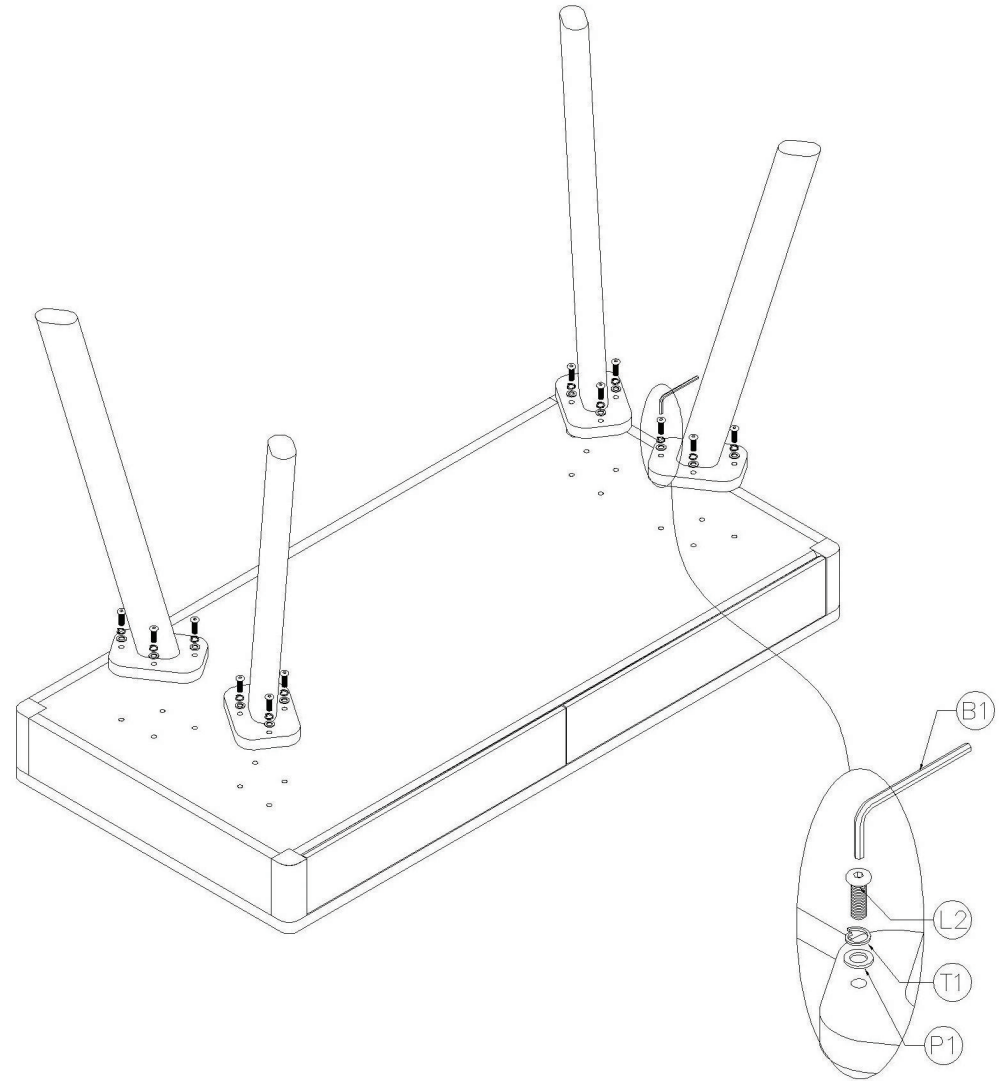

Assembly Instruction

GREENINGTON
fine bamboo furniture

Jasmine Desk
GJ0001

P1		Φ1/4x12x1.5 16 pcs	●		
T1		Φ1/4x11x1.5 16 pcs	●		
L2		Φ1/4x25mm 16 pcs	●		
B1		4mm 1pc	●		