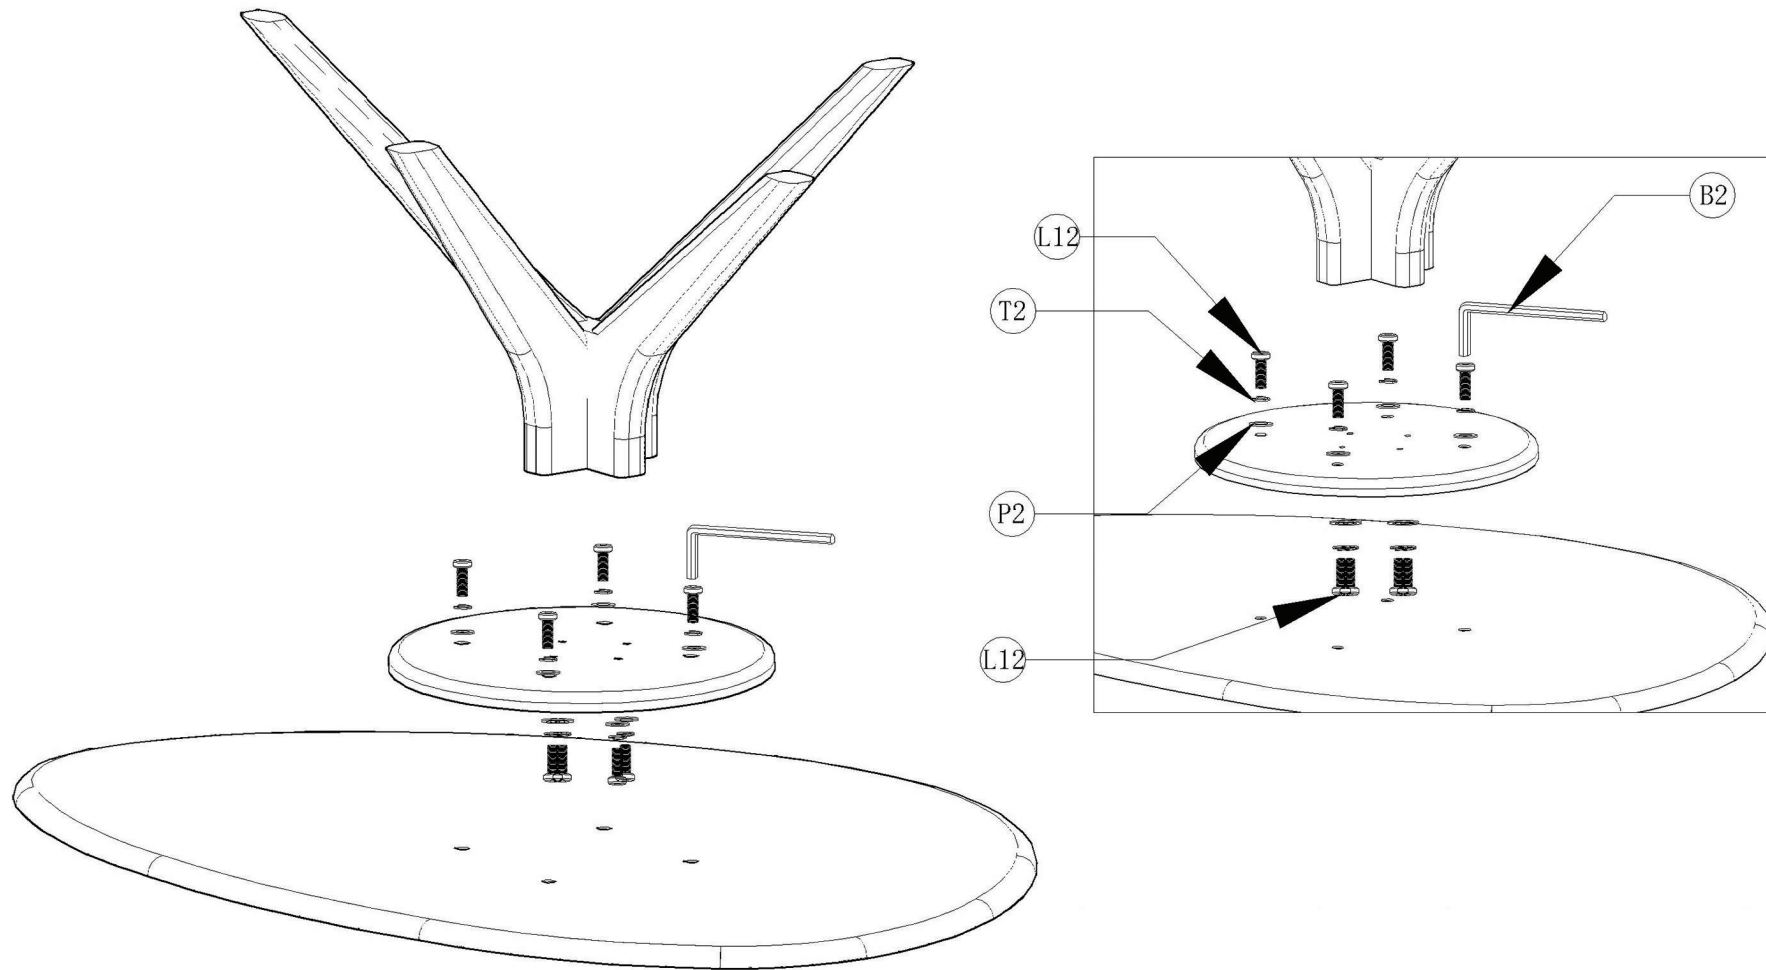

# Assembly Instruction

**GREENINGTON**  
fine bamboo furniture

Rosemary Coffee Table  
GCT001

P2		Φ5/16x16x1.5T 8 PCS	●		
T2		Φ5/16x13x1.5T 8 PCS	●		
L12		Φ5/16x25mm 8 PCS	●		
B2		5mm 1PC	●		