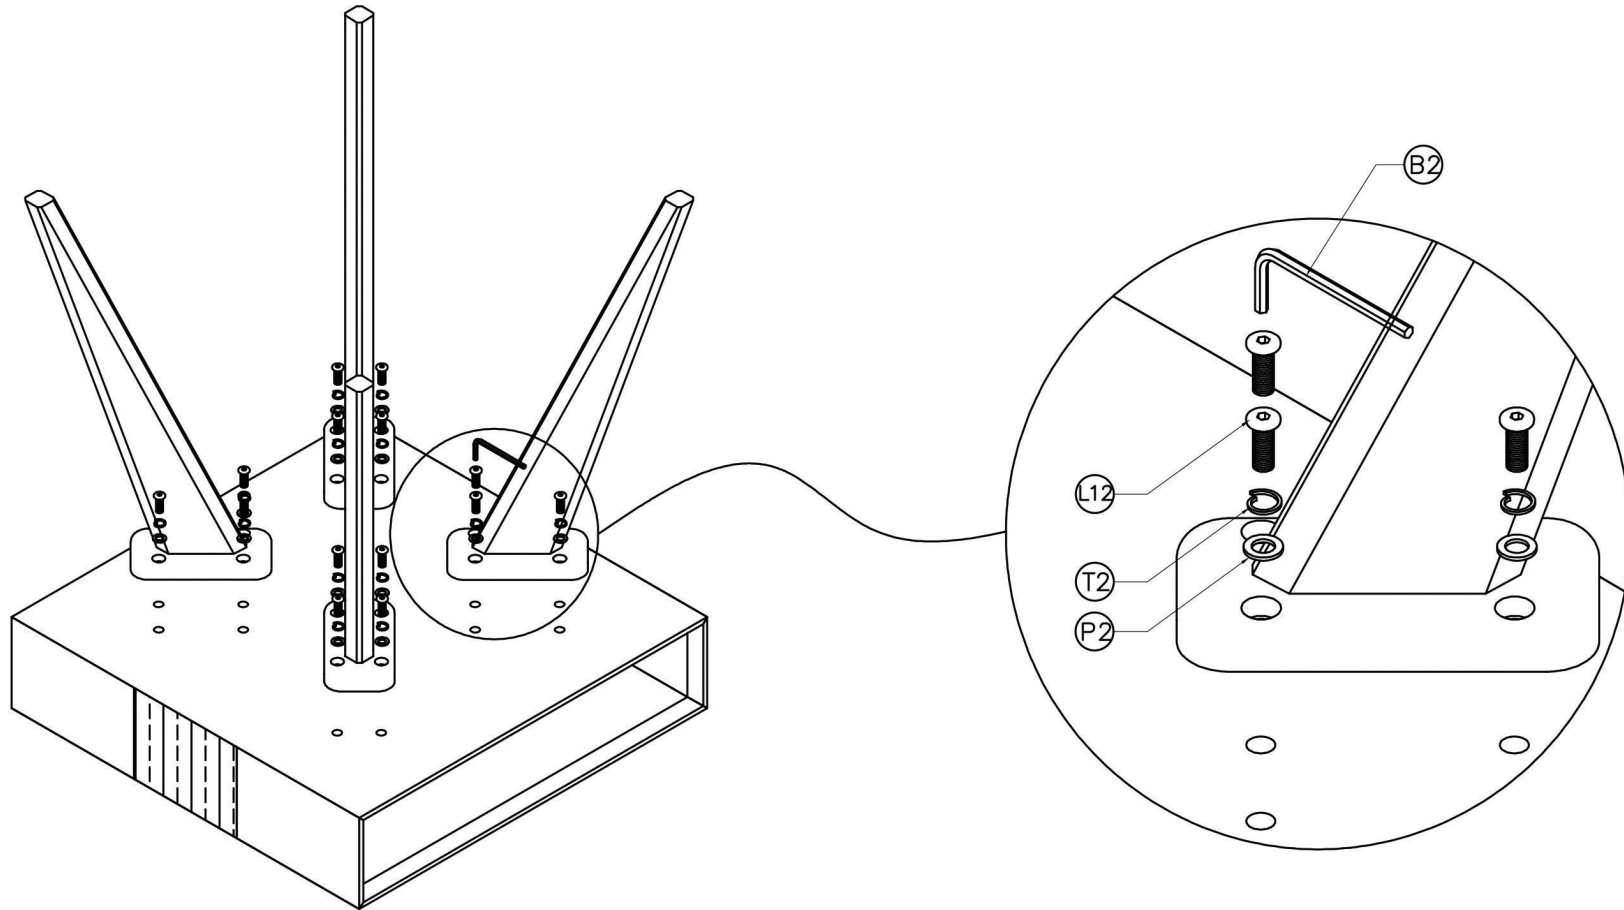

Assembly Instruction

GREENINGTON
fine bamboo furniture

Azara Tiger End Table
GA0011

| | | | | | |
|-----|---|-------------------------|---|--|--|
| P2 |  | Ø5/16x16x1.5T 16 pcs | ● | | |
| T2 |  | Ø5/16x13x1.5T 16 pcs | ● | | |
| L12 |  | Ø5/16x25mm 16 pcs | ● | | |
| B2 |  | 5mm 1 pc | ● | | |