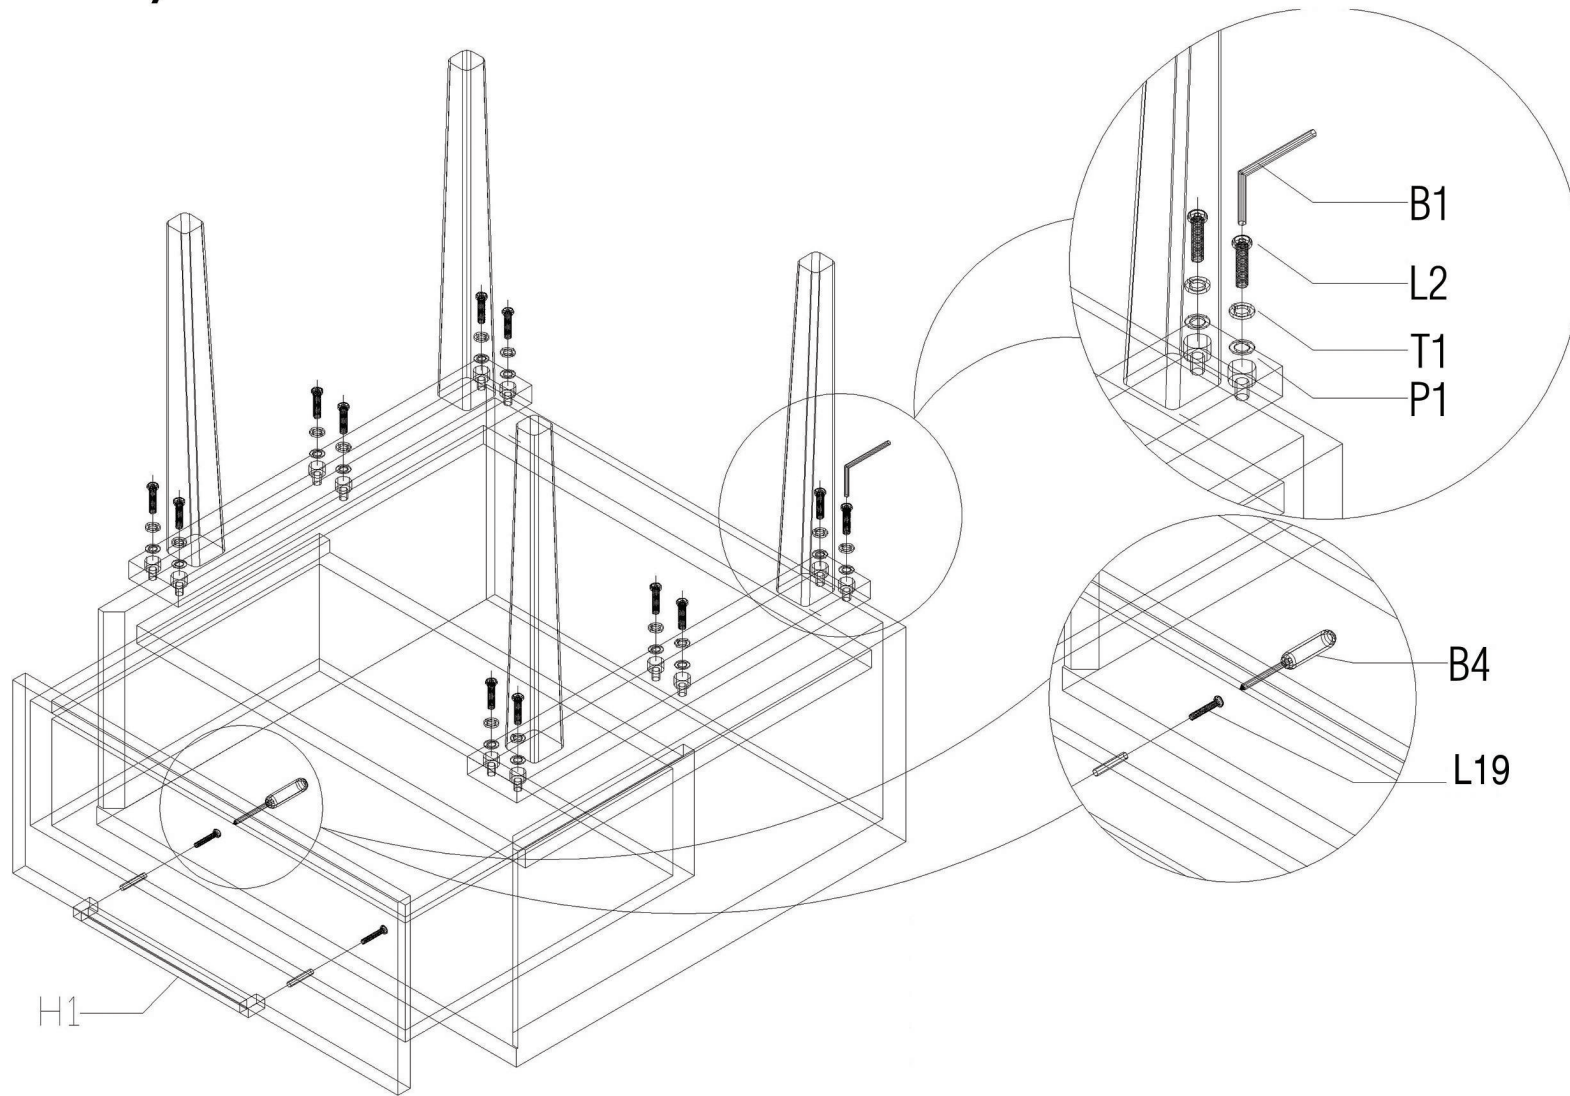

# Assembly Instruction

**GREENINGTON**  
fine bamboo furniture

**Sienna Night Stand**  
**G0092**

<b>T1</b>		Φ1/4x11x1.5T 12PCS	<b>L19</b>		Φ4x20mm 2PCS
<b>P1</b>		Φ1/4x12x1.5T 12PCS	<b>H1</b>		1PC
<b>L2</b>		Φ1/4x25mm 12PCS	<b>B4</b>		1PC
<b>B1</b>		4mm 1PC			