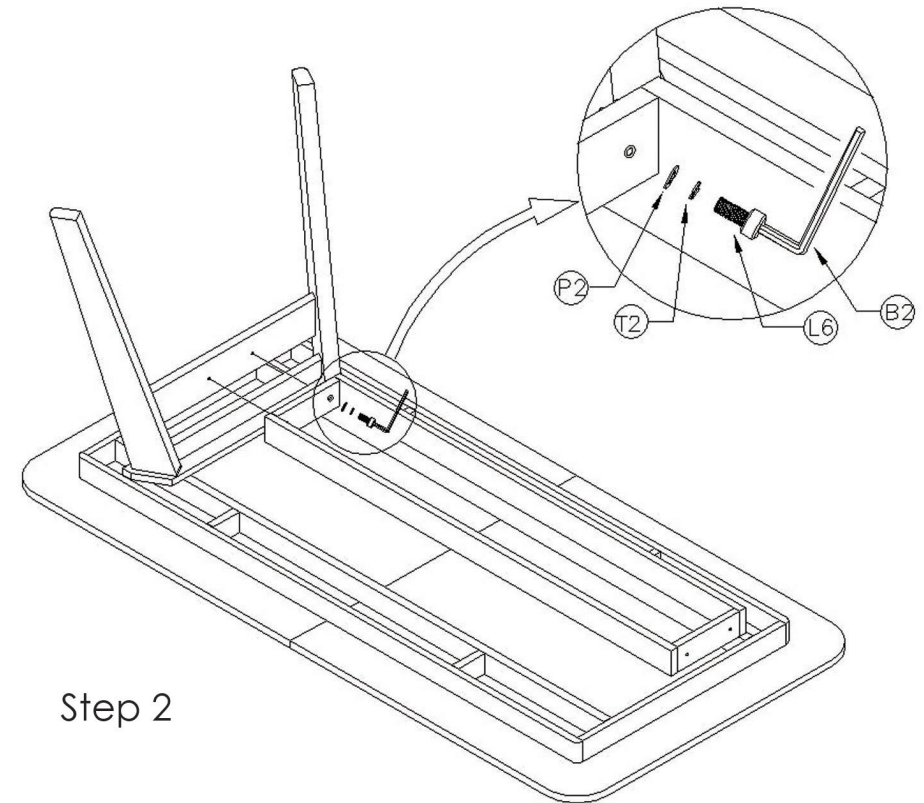

Assembly Instruction

GREENINGTON
fine bamboo furniture

Currant Extendable Dining Table
G0022

P2		Φ5/16x16x1.5T 12PCS			
T2		φ5/16x13x1.5T 12PCS			
L6		Φ5/16x30 12PCS			
B2		5mm 1PC			

Assembly Instruction

Step 3

Step 4

Step 5

Step 6

GREENINGTON
fine bamboo furniture

Currant Extendable Dining Table

G0022

P2		Φ5/16x16x1.5T 12PCS			
T2		Φ5/16x13x1.5T 12PCS			
L6		Φ5/16x30 12PCS			
B2		5mm 1PC			