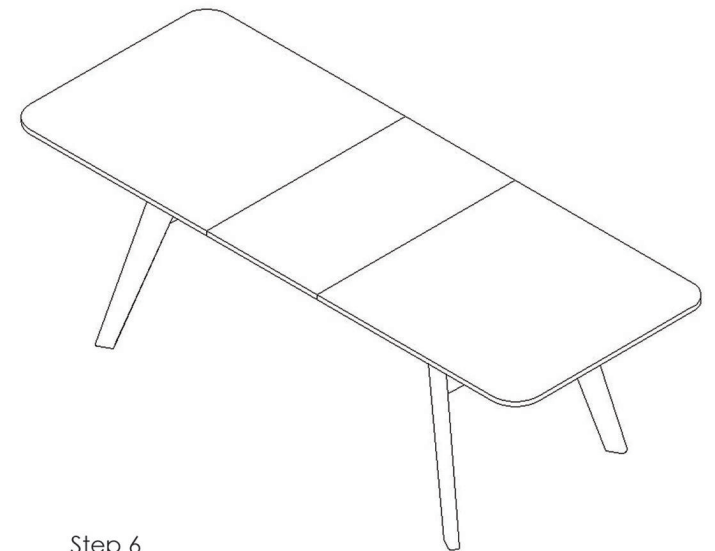

Assembly Instruction

GREENINGTON
fine bamboo furniture

Currant Extendable Dining Table
G0022

P2		Φ5/16x16x1.5T 12PCS			
T2		φ5/16x13x1.5T 12PCS			
L6		Φ5/16x30 12PCS			
B2		5mm 1PC			

Assembly Instruction

Step 3

Step 4

Step 5

Step 6

GREENINGTON
fine bamboo furniture

Currant Extendable Dining Table

G0022

P2		Φ5/16x16x1.5T 12PCS			
T2		Φ5/16x13x1.5T 12PCS			
L6		Φ5/16x30 12PCS			
B2		5mm 1PC			