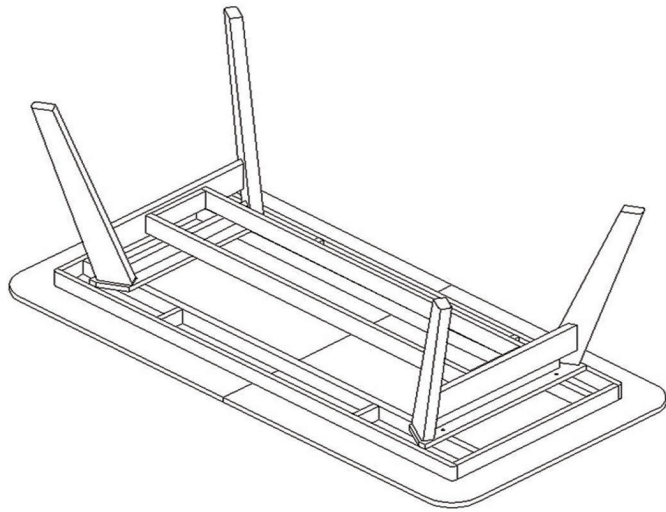

Assembly Instruction

GREENINGTON
fine bamboo furniture

Currant Extendable Dining Table
G0022

P2		Φ5/16x16x1.5T 12PCS			
T2		φ5/16x13x1.5T 12PCS			
L6		Φ5/16x30 12PCS			
B2		5mm 1PC			

Assembly Instruction

Step 3

Step 4

Step 5

Step 6

GREENINGTON
fine bamboo furniture

Currant Extendable Dining Table

G0022

P2		Φ5/16x16x1.5T 12PCS			
T2		Φ5/16x13x1.5T 12PCS			
L6		Φ5/16x30 12PCS			
B2		5mm 1PC			