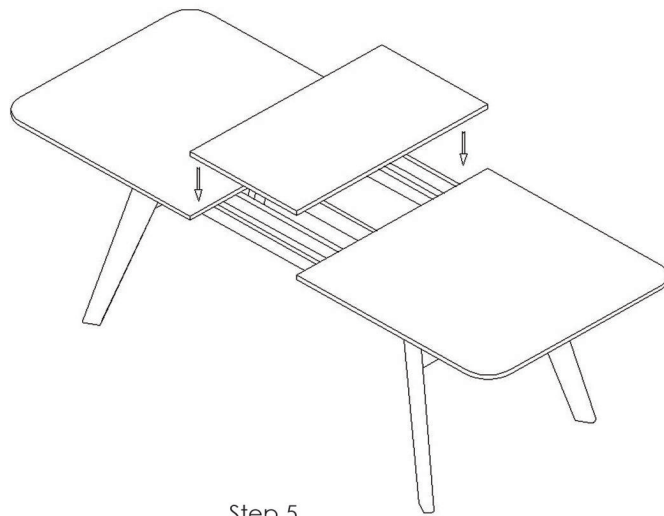

Assembly Instruction

GREENINGTON
fine bamboo furniture

Currant Extendable Dining Table
G0022

P2		Φ5/16x16x1.5T 12PCS			
T2		φ5/16x13x1.5T 12PCS			
L6		Φ5/16x30 12PCS			
B2		5mm 1PC			

Assembly Instruction

Step 3

Step 4

Step 5

Step 6

GREENINGTON
fine bamboo furniture

Currant Extendable Dining Table

G0022

P2		Φ5/16x16x1.5T 12PCS			
T2		Φ5/16x13x1.5T 12PCS			
L6		Φ5/16x30 12PCS			
B2		5mm 1PC			