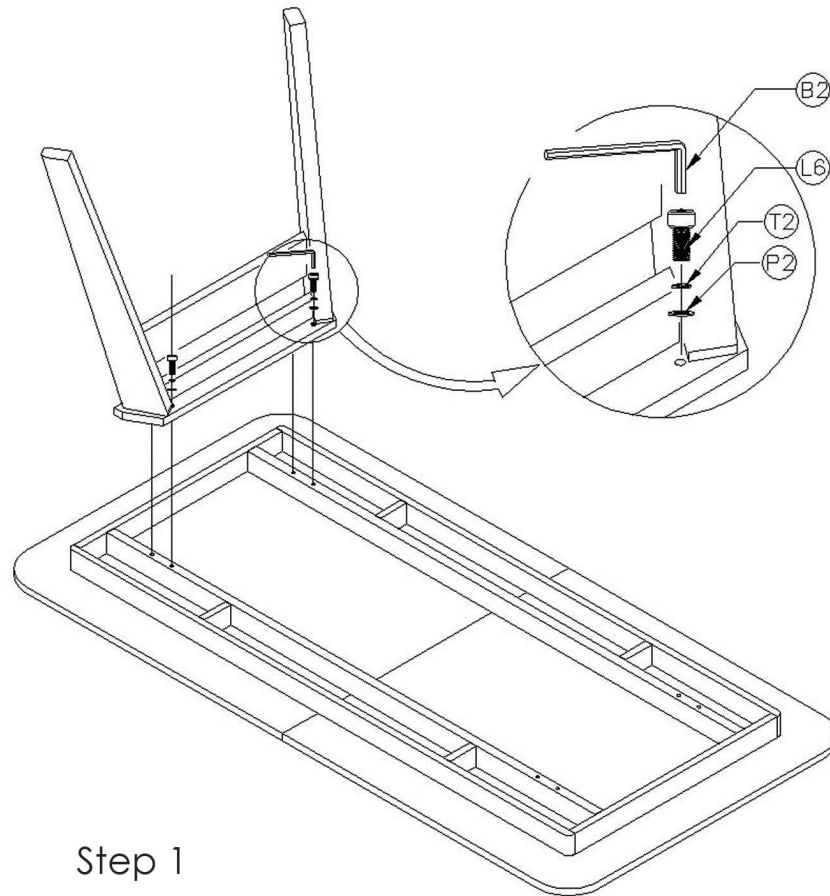

Assembly Instruction

GREENINGTON
fine bamboo furniture

Currant Extendable Dining Table
G0022

P2		Φ5/16x16x1.5T 12PCS			
T2		φ5/16x13x1.5T 12PCS			
L6		Φ5/16x30 12PCS			
B2		5mm 1PC			

Assembly Instruction

Step 3

Step 4

Step 5

Step 6

GREENINGTON
fine bamboo furniture

Currant Extendable Dining Table

G0022

P2		Φ5/16x16x1.5T 12PCS			
T2		Φ5/16x13x1.5T 12PCS			
L6		Φ5/16x30 12PCS			
B2		5mm 1PC			